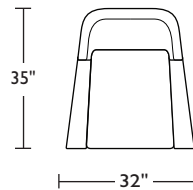

Due to size of leather hides, your furniture will have seams on the front, back and sides. For more information please contact your sales representative.

COE-CHR-ST

COE-CHR-ST

*Note: arm height for this frame is measured at the highest point of the curved arm.

Due to size of leather hides, your furniture will have seams on the front, back and sides. For more information please contact your sales representative.

A. Front B. Back C. Sides

*Dotted line indicates where seams may be located.

Scale: 1/4 inch = 1 foot
All dimensions are approximate and subject to change.
Specify components from the sitting position.