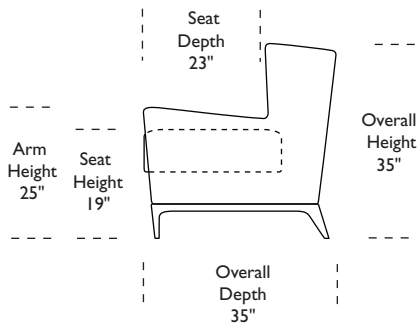

Due to size of leather hides, your furniture will have seams on the front, back and sides. For more information please contact your sales representative.

COE-CHR-ST

COE-CHR-ST

*Note: arm height for this frame is measured at the highest point of the curved arm.

Scale: 1/4 inch = 1 foot
All dimensions are approximate and subject to change.
Specify components from the sitting position.