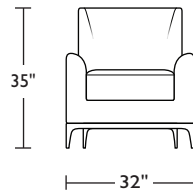

Due to size of leather hides, your furniture will have seams on the front, back and sides. For more information please contact your sales representative.

COE-CHR-ST

COE-CHR-ST

*Note: arm height for this frame is measured at the highest point of the curved arm.

Scale: 1/4 inch = 1 foot
All dimensions are approximate and subject to change.
Specify components from the sitting position.