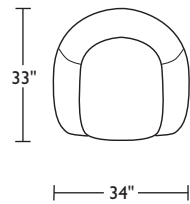

FLZ-CHS-ST

FLZ-CHS-ST

*Note: arm height for this frame is measured at the highest point of the curved arm.

Scale: 1/4 inch = 1 foot
All dimensions are approximate and subject to change.
Specify components from the sitting position.