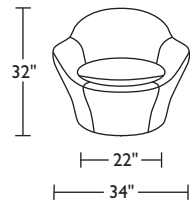

FLZ-CHS-ST

FLZ-CHS-ST

*Note: arm height for this frame is measured at the highest point of the curved arm.

Scale: 1/4 inch = 1 foot
All dimensions are approximate and subject to change.
Specify components from the sitting position.