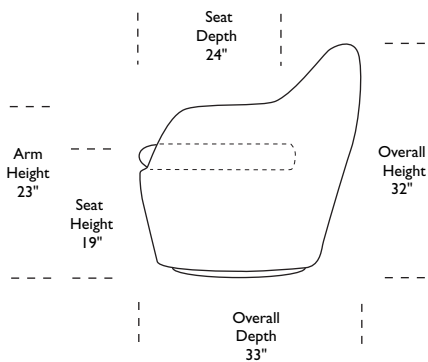

FLZ-CHS-ST

FLZ-CHS-ST

*Note: arm height for this frame is measured at the highest point of the curved arm.

Scale: 1/4 inch = 1 foot
All dimensions are approximate and subject to change.
Specify components from the sitting position.