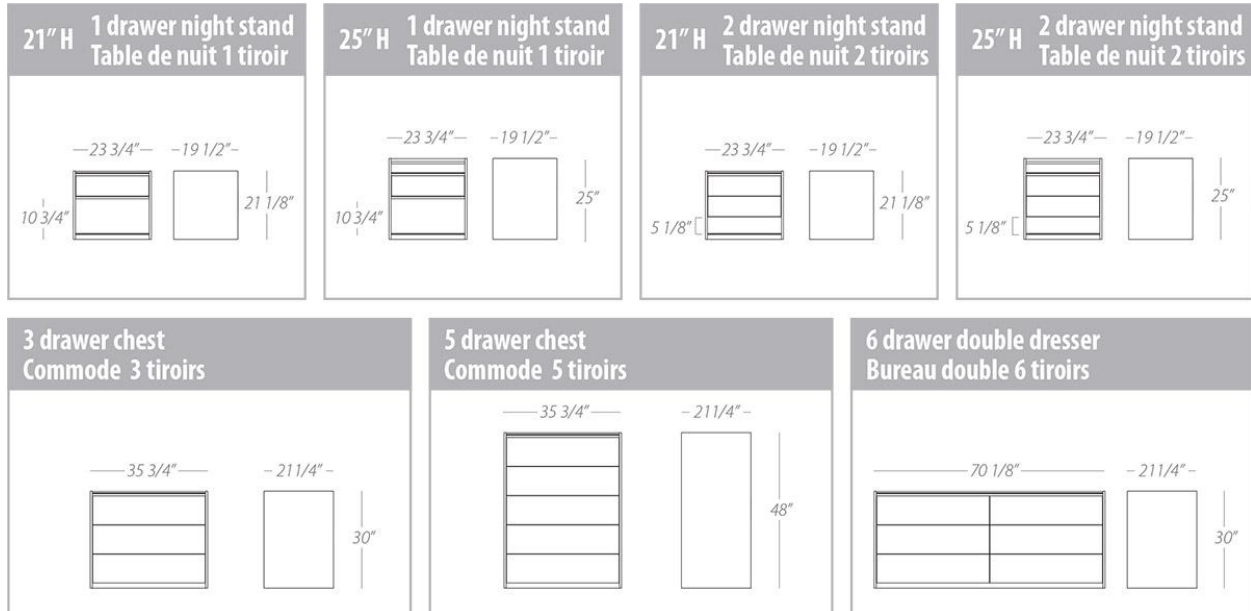

# Kubik Bedroom Storage

## Drawers:

- Inside of drawers is available in all Trica fabrics, vinyls and bonded leathers. It is not available in leather.
- Drawer bottoms are 5/8" thick.
- Anti-glare and anti-fingerprint etched tempered glass.
- Push to open mechanism.
- Laser cut design option available on drawers.