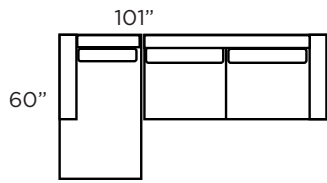

Lounge Arm
Left
Condo Right

- AR22
- AR17

*available
reversed