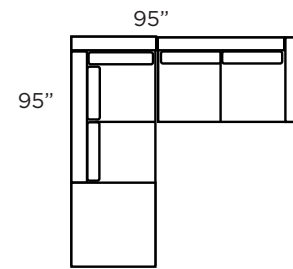

Fill: **SUP** **HIP**
 Seat Foam Foam
 Back Fiber Feather

NOTES:

OTHER DIMENSIONS

Height 31"
Seat height 17"
Seat depth 23,5"
Arm height 22"

ARIA

ILLUSTRATION	ITEM	SKUS	ILLUSTRATION	ITEM	SKUS
	Loveseat 1 arm Left	• AR16		Loveseat 1 arm Right	• AR15
	Condo 1 arm Left	• AR18		Condo 1 arm Right	• AR17
	Sofa 1 arm Left	• AR20		Sofa 1 arm Right	• AR19
	Lounge Back Right	• AR26		Lounge Back Left	• AR25
	Lounge Arm Left	• AR22		Lounge Arm Right	• AR23

OPTIONS *Default

Legs: *Metal 5" Wood 5" - 7 colours

Fill: **SUP** **HIP**
 Seat Foam Foam
 Back Fiber Feather

NOTES:

OTHER DIMENSIONS

Height 31"
 Seat height 17"
 Seat depth 23,5"
 Arm height 22"

ARIA

ILLUSTRATION

Lounge Arm
Left
Sofa Right

- AR22
- AR19

*available
reversed

Love Right
Corner
Love Left

- AR15
- AR21
- AR16

Sofa Right
Corner
Sofa Left

- AR19
- AR21
- AR20

ILLUSTRATION

ITEM

Love Right
Lounge Back
Left

- AR15
- AR25

*available reversed

Condo Right
Lounge Back
Left

- AR17
- AR25

*available reversed

Sofa Right
Lounge Back
Left