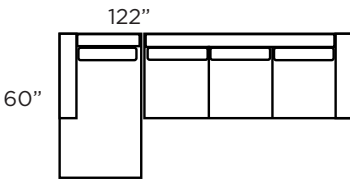

Fill: **SUP** **HIP**
 Seat Foam Foam
 Back Fiber Feather

NOTES:

OTHER DIMENSIONS

Height 31"
Seat height 17"
Seat depth 23,5"
Arm height 22"

ARIA

ILLUSTRATION	ITEM	SKUS	ILLUSTRATION	ITEM	SKUS
	Loveseat 1 arm Left	• AR16		Loveseat 1 arm Right	• AR15
	Condo 1 arm Left	• AR18		Condo 1 arm Right	• AR17
	Sofa 1 arm Left	• AR20		Sofa 1 arm Right	• AR19
	Lounge Back Right	• AR26		Lounge Back Left	• AR25
	Lounge Arm Left	• AR22		Lounge Arm Right	• AR23

OPTIONS *Default

Legs: *Metal 5" Wood 5" - 7 colours

Fill: **SUP** **HIP**
 Seat Foam Foam
 Back Fiber Feather

NOTES:

OTHER DIMENSIONS

Height 31"
 Seat height 17"
 Seat depth 23,5"
 Arm height 22"

ARIA

ILLUSTRATION

ITEM

Lounge Arm
Left
Love Right

SKUS

- AR22
- AR15

*available
reversed

Lounge Arm
Left
Condo Right

- AR22
- AR17

*available
reversed

Lounge Arm
Left
Sofa Right

- AR22
- AR19

*available
reversed

Love Right
Corner
Love Left

- AR15
- AR21
- AR16

Sofa Right
Corner
Sofa Left

- AR19
- AR21
- AR20

ILLUSTRATION