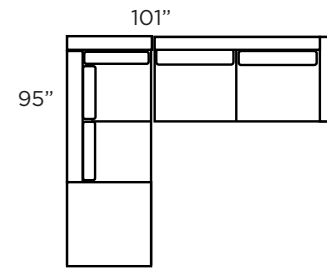

Fill: **SUP** **HIP**
 Seat Foam Foam
 Back Fiber Feather

NOTES:

OTHER DIMENSIONS

Height 31"
Seat height 17"
Seat depth 23,5"
Arm height 22"

ARIA

ILLUSTRATION	ITEM	SKUS	ILLUSTRATION	ITEM	SKUS
	Loveseat 1 arm Left	• AR16		Loveseat 1 arm Right	• AR15
	Condo 1 arm Left	• AR18		Condo 1 arm Right	• AR17
	Sofa 1 arm Left	• AR20		Sofa 1 arm Right	• AR19
	Lounge Back Right	• AR26		Lounge Back Left	• AR25
	Lounge Arm Left	• AR22		Lounge Arm Right	• AR23

OPTIONS *Default

Legs: *Metal 5" Wood 5" - 7 colours

Fill: **SUP** **HIP**
 Seat Foam Foam
 Back Fiber Feather

NOTES:

OTHER DIMENSIONS

Height 31"
 Seat height 17"
 Seat depth 23,5"
 Arm height 22"

ARIA

ILLUSTRATION

Lounge Arm
Left
Sofa Right

- AR22
- AR19

*available
reversed

Love Right
Corner
Love Left

- AR15
- AR21
- AR16

Sofa Right
Corner
Sofa Left

- AR19
- AR21
- AR20

ILLUSTRATION

ITEM

Love Right
Lounge Back
Left

- AR15
- AR25

*available reversed

Condo Right
Lounge Back
Left

- AR17
- AR25

*available reversed

Sofa Right
Lounge Back
Left