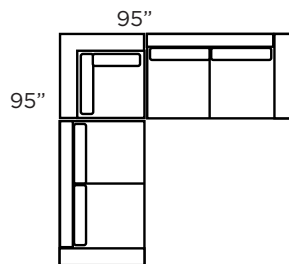

Fill: **SUP** **HIP**
 Seat Foam Foam
 Back Fiber Feather

NOTES:

OTHER DIMENSIONS

Height 31"
Seat height 17"
Seat depth 23,5"
Arm height 22"

ARIA

ILLUSTRATION	ITEM	SKUS	ILLUSTRATION	ITEM	SKUS
	Loveseat 1 arm Left	• AR16		Loveseat 1 arm Right	• AR15
	Condo 1 arm Left	• AR18		Condo 1 arm Right	• AR17
	Sofa 1 arm Left	• AR20		Sofa 1 arm Right	• AR19
	Lounge Back Right	• AR26		Lounge Back Left	• AR25
	Lounge Arm Left	• AR22		Lounge Arm Right	• AR23

OPTIONS *Default

Legs: *Metal 5" Wood 5" - 7 colours

Fill: **SUP** **HIP**
 Seat Foam Foam
 Back Fiber Feather

NOTES:

OTHER DIMENSIONS

Height 31"
 Seat height 17"
 Seat depth 23,5"
 Arm height 22"

ARIA

ILLUSTRATION

ITEM

Lounge Arm
Left
Love Right

SKUS

- AR22
- AR15

*available
reversed

Lounge Arm
Left
Condo Right

- AR22
- AR17

*available
reversed

Lounge Arm
Left
Sofa Right

- AR22
- AR19

*available
reversed

Love Right
Corner
Love Left

- AR15
- AR21
- AR16

Sofa Right
Corner
Sofa Left

- AR19
- AR21
- AR20

ILLUSTRATION