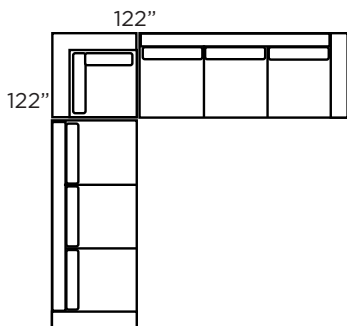

Fill: **SUP** **HIP**
 Seat Foam Foam
 Back Fiber Feather

NOTES:

OTHER DIMENSIONS

Height 31"
Seat height 17"
Seat depth 23,5"
Arm height 22"

ARIA

ILLUSTRATION	ITEM	SKUS	ILLUSTRATION	ITEM	SKUS
	Loveseat 1 arm Left	• AR16		Loveseat 1 arm Right	• AR15
	Condo 1 arm Left	• AR18		Condo 1 arm Right	• AR17
	Sofa 1 arm Left	• AR20		Sofa 1 arm Right	• AR19
	Lounge Back Right	• AR26		Lounge Back Left	• AR25
	Lounge Arm Left	• AR22		Lounge Arm Right	• AR23

OPTIONS *Default

Legs: *Metal 5" Wood 5" - 7 colours

Fill: **SUP** **HIP**
 Seat Foam Foam
 Back Fiber Feather

NOTES:

OTHER DIMENSIONS

Height 31"
 Seat height 17"
 Seat depth 23,5"
 Arm height 22"

ARIA

ILLUSTRATION

Lounge Arm
Left
Sofa Right

- AR22
- AR19

*available
reversed

Love Right
Corner
Love Left

- AR15
- AR21
- AR16

Sofa Right
Corner
Sofa Left

- AR19
- AR21
- AR20

ILLUSTRATION