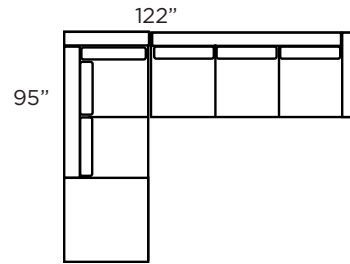

OPTIONS *Default

Legs: *Metal 5" Wood 5" - 7 colours

Fill: **SUP** **HIP**
 Seat Foam Foam
 Back Fiber Feather

NOTES:

OTHER DIMENSIONS

Height 31"
 Seat height 17"
 Seat depth 23,5"
 Arm height 22"

ARIA

ILLUSTRATION

Lounge Arm
Left
Sofa Right

- AR22
- AR19

*available
reversed

Love Right
Corner
Love Left

- AR15
- AR21
- AR16

Sofa Right
Corner
Sofa Left

- AR19
- AR21
- AR20

ILLUSTRATION

ITEM

Love Right
Lounge Back
Left

- AR15
- AR25

*available reversed

Condo Right
Lounge Back
Left

- AR17
- AR25

*available reversed

Sofa Right
Lounge Back
Left

- AR19
- AR25

*available reversed

Condo Right
Corner
Condo Left

- AR17
- AR21
- AR18

Note: Configurations intended for visual aids, not to scale.