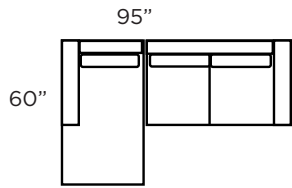

Fill: **SUP** **HIP**
 Seat Foam Foam
 Back Fiber Feather

NOTES:

OTHER DIMENSIONS

Height 31"
Seat height 17"
Seat depth 23,5"
Arm height 22"

ARIA

ILLUSTRATION	ITEM	SKUS	ILLUSTRATION	ITEM	SKUS
	Loveseat 1 arm Left	• AR16		Loveseat 1 arm Right	• AR15
	Condo 1 arm Left	• AR18		Condo 1 arm Right	• AR17
	Sofa 1 arm Left	• AR20		Sofa 1 arm Right	• AR19
	Lounge Back Right	• AR26		Lounge Back Left	• AR25
	Lounge Arm Left	• AR22		Lounge Arm Right	• AR23

OPTIONS *Default

Legs: *Metal 5" Wood 5" - 7 colours

Fill: **SUP** **HIP**
 Seat Foam Foam
 Back Fiber Feather

NOTES:

OTHER DIMENSIONS

Height 31"
 Seat height 17"
 Seat depth 23,5"
 Arm height 22"

ARIA

ILLUSTRATION