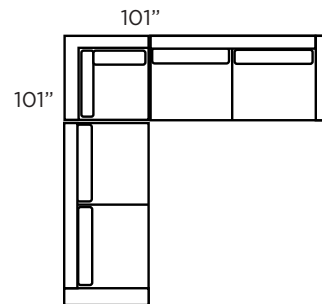

Condo Right
Corner
Condo Left

- AR17
- AR21
- AR18

Note: Configurations intended for visual aids, not to scale.