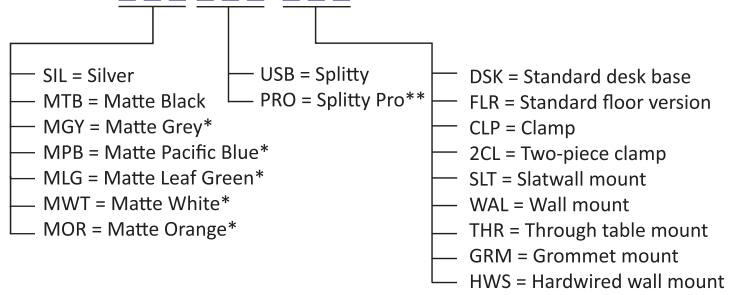

Lumens: 500
Footcandles: 117
Lux: 1259
Energy Consumption: 5.8 W
Rated Lifespan: 50,000 hours
Color Temperature: Warm (3,500 K)
Color Rendering Index (CRI) : 82
Brightness Adjustability: Continuous Dimming
Material: Aluminum, plastic
USB port: Built-in; 1A (Splitty, Splitty Floor) / 2A (Splitty Pro)
Occupancy Sensor: Built-in (Splitty Pro only)
Safety Rating: C-UL-US Certified
Warranty: 5 years
Voltage: 120V
Standard Finishes: Silver, Matte Black, Matte Grey*, Matte White*,
Matte Pacific Blue*, Matte Leaf Green*, Matte Orange*

*Finish not available for Splitty Pro
**Splitty Pro not available as a floor lamp

SPY - W -