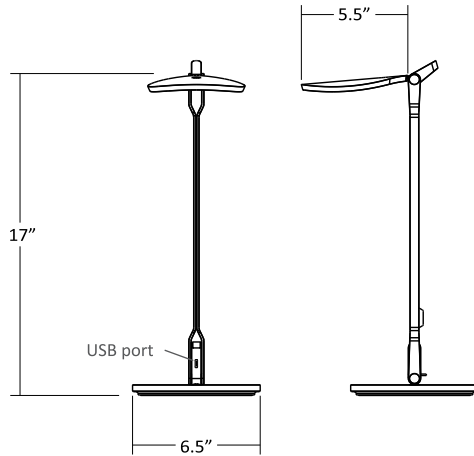

Lumens: 500
Footcandles: 117
Lux: 1259
Energy Consumption: 5.8 W
Rated Lifespan: 50,000 hours
Color Temperature: Warm (3,500 K)
Color Rendering Index (CRI) : 82
Brightness Adjustability: Continuous Dimming
Material: Aluminum, plastic
USB port: Built-in; 1A (Splitty, Splitty Floor) / 2A (Splitty Pro)
Occupancy Sensor: Built-in (Splitty Pro only)
Safety Rating: C-UL-US Certified
Warranty: 5 years
Voltage: 120V
Standard Finishes: Silver, Matte Black, Matte Grey*, Matte White*,
Matte Pacific Blue*, Matte Leaf Green*, Matte Orange*

*Finish not available for Splitty Pro
**Splitty Pro not available as a floor lamp

SPY - W -

Mounting Options for Splitty Desk Lamp***

***Limited finishes available on mounting options.
Visit koncept.com/splitty for more information.

Potential LEED Points

Integrative Process (Possible 2 points)

To support high-performance, cost-effective project outcomes through an early analysis of the interrelationships among systems. Koncept's LED desktop and task lighting provides finer control over lighting levels in occupied spaces. With personal lighting in place, elimination or downsizing of building lighting systems is possible.

Interior Lighting (Possible 2 points)

To promote occupants' productivity, comfort and well-being by providing high-quality lighting. All Koncept's task lighting products provide more than three lighting levels that are easily adjustable by occupants to suit their needs. Furthermore, all Koncept's task lighting products use high quality LED light sources with CRI over 80 and L70 rated lifespan over 50,000 hours. Desktop and task personal lighting also provides the opportunity to reduce overhead lighting.

Photometrics: Light source placed 15" away from work surface