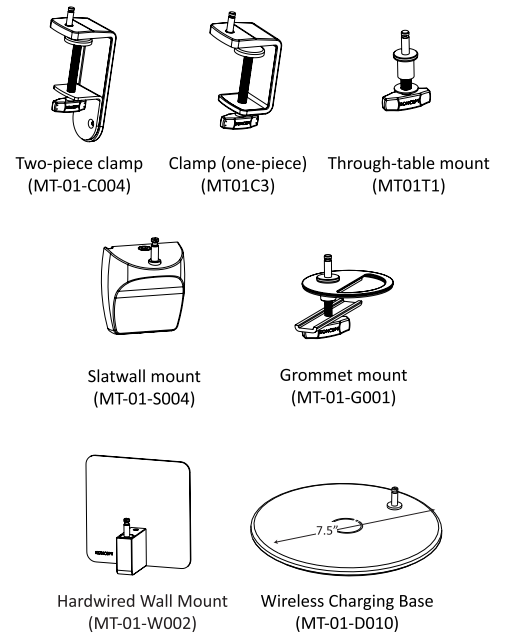

Available as a floor lamp or desk lamp, Splitty gets its name from its unique joint design and is one of the most flexible lights in the Koncept collection. When illuminated, the wide LED head casts an even glow thanks to the fully diffused light panel. Koncept designers perfected the diffused light source with hidden LEDs so that the lamp performs as a radiant ambient light as well as a functional task light. Multiple mounting options for Splitty Desk Lamp can open up work space, and a discreet USB port allows users to charge most phones or tablets. Splitty Desk Lamp is also compatible with a wireless charging Qi base. Splitty Pro Desk Lamp features a 2 Amp USB port and built-in occupancy sensor to maximize energy efficiency.

*Finish not available for Splitty Pro
 **Splitty Pro not available as a floor lamp

SPY - W -

Splitty Floor Lamp

Splitty/Splitty Pro Desk Lamps

Mounting Options for Splitty Desk Lamp***

***Limited finishes available on mounting options.
 Visit koncept.com/splitty for more information.

Photometrics: Light source placed 15" away from work surface