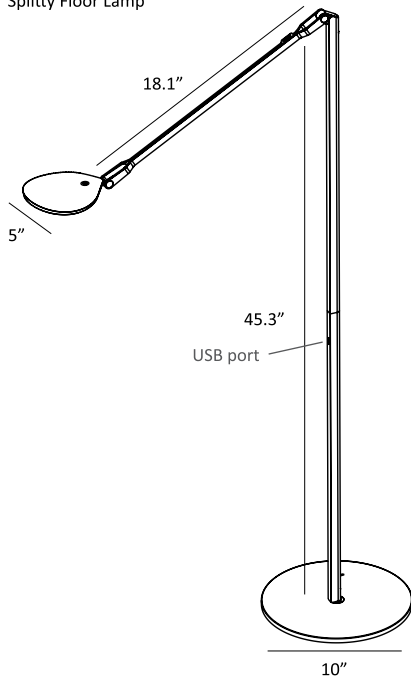

Splitty Floor Lamp

Splitty/Splitty Pro Desk Lamps