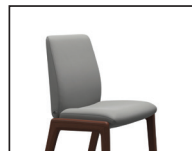

Stressless® Laurel Family

D100

D200

Office Base

High Back

Low Back

With Arms

Without Arms

Stressless® Laurel Family - Measurements (inches)

Item no.	Model	Leg Type	Width	Height	Depth	Seat Height
1842751	Laurel Low Back Large	D100	22.4	36.2	23.2	19.3
1842701	Laurel Low Back Large w/ Arms	D100	22.8	36.2	23.2	19.3
1843751	Laurel High Back Large	D100	22.4	41.3	23.6	19.3
1843701	Laurel High Back Large w/ Arms	D100	22.8	41.3	23.6	19.3
1842761	Laurel Low Back Large	D200	19.3	36.2	23.2	19.3
1842702	Laurel Low Back Large w/ Arms	D200	22.8	36.2	23.2	19.3
1843761	Laurel High Back Large	D200	19.3	41.3	23.6	19.3
1843702	Laurel High Back Large w/ Arms	D200	22.8	41.3	23.6	19.3
1842700	Laurel Low Back Large	Home Office	28.3	34.3-39.0	28.3	17.7
1842770	Laurel Low Back Large w/ Arms	Home Office	28.3	34.3-39.0	28.3	17.7
1843700	Laurel High Back Large	Home Office	28.3	39.4-44.1	28.3	17.7
1843770	Laurel High Back Large w/ Arms	Home Office	28.3	39.4-44.1	28.3	17.7

Wood Finishes:

Black

Brown

Natural Oak

Walnut

Whitewash

Available in Batick and Paloma Leather, Dinamica and Ultrasuede