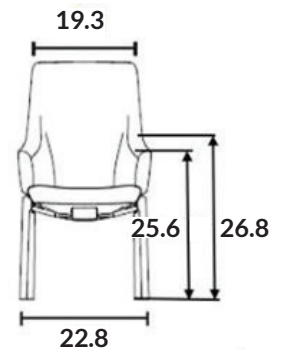

Stressless® Laurel Family

D100

D200

Office Base

High Back

Low Back

With Arms

Without Arms

Stressless® Laurel Family - Measurements (inches)

Item no.	Model	Leg Type	Width	Height	Depth	Seat Height
1842751	Laurel Low Back Large	D100	22.4	36.2	23.2	19.3
1842701	Laurel Low Back Large w/ Arms	D100	22.8	36.2	23.2	19.3
1843751	Laurel High Back Large	D100	22.4	41.3	23.6	19.3
1843701	Laurel High Back Large w/ Arms	D100	22.8	41.3	23.6	19.3
1842761	Laurel Low Back Large	D200	19.3	36.2	23.2	19.3
1842702	Laurel Low Back Large w/ Arms	D200	22.8	36.2	23.2	19.3
1843761	Laurel High Back Large	D200	19.3	41.3	23.6	19.3
1843702	Laurel High Back Large w/ Arms	D200	22.8	41.3	23.6	19.3
1842700	Laurel Low Back Large	Home Office	28.3	34.3-39.0	28.3	17.7
1842770	Laurel Low Back Large w/ Arms	Home Office	28.3	34.3-39.0	28.3	17.7
1843700	Laurel High Back Large	Home Office	28.3	39.4-44.1	28.3	17.7
1843770	Laurel High Back Large w/ Arms	Home Office	28.3	39.4-44.1	28.3	17.7