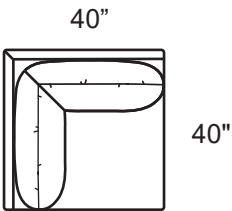

## DYNA

2065-AOB Armless Chair

2065-EEB Corner

2065-ELB LAF Corner

2065-ERB RAF Corner

2065-OCB Ottoman  
w/Casters

**Style Information**  
Overall Height: 38"  
Arm Height: 29"  
Back Height: 29"  
Seat Height: 17"  
Seat Depth: 25"  
Feather Blend Seats and Backs  
Not to scale

ARM HEIGHT: 29  
BACK HEIGHT: 29  
SEAT HEIGHT: 17  
SEAT DEPTH: 25

Back Detail

Rounded Arm

SEE SCHEMATIC

**2065-EEB Corner**

W40 D40 H38

**2065-ERB RAF Corner**

W40 D40 H38

ARM HEIGHT: 29  
BACK HEIGHT: 29  
SEAT HEIGHT: 17  
SEAT DEPTH: 25

SEE SCHEMATIC

**2065-OCB Ottoman w/Casters**

W40 D40 H18

Also Available:

**2065-EEB Corner**

W40 D40 H38

ARM HEIGHT: 29  
BACK HEIGHT: 29  
SEAT HEIGHT: 17  
SEAT DEPTH: 25

SEE SCHEMATIC