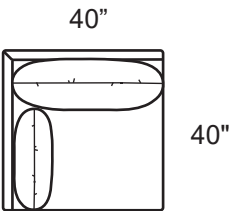

## DYNA

2065-AOB Armless Chair

2065-EEB Corner

2065-ELB LAF Corner

2065-ERB RAF Corner

2065-OCB Ottoman  
w/Casters

**Style Information**  
Overall Height: 38"  
Arm Height: 29"  
Back Height: 29"  
Seat Height: 17"  
Seat Depth: 25"  
Feather Blend Seats and Backs  
Not to scale

ARM HEIGHT: 29  
BACK HEIGHT: 29  
SEAT HEIGHT: 17  
SEAT DEPTH: 25

Back Detail

Rounded Arm

SEE SCHEMATIC

**2065-EEB Corner**

W40 D40 H38

**2065-ERB RAF Corner**

W40 D40 H38

ARM HEIGHT: 29  
BACK HEIGHT: 29  
SEAT HEIGHT: 17  
SEAT DEPTH: 25

SEE SCHEMATIC

**2065-OCB Ottoman w/Casters**

W40 D40 H18

Also Available:

**2065-EEB Corner**

W40 D40 H38

ARM HEIGHT: 29  
BACK HEIGHT: 29  
SEAT HEIGHT: 17  
SEAT DEPTH: 25

SEE SCHEMATIC