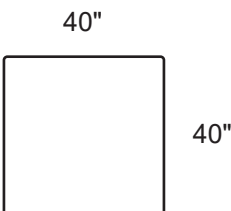

## DYNA

2065-AOB Armless Chair

2065-EEB Corner

2065-ELB LAF Corner

2065-ERB RAF Corner

2065-OCB Ottoman  
w/Casters

**Style Information**  
Overall Height: 38"  
Arm Height: 29"  
Back Height: 29"  
Seat Height: 17"  
Seat Depth: 25"  
Feather Blend Seats and Backs  
Not to scale

ARM HEIGHT: 29  
BACK HEIGHT: 29  
SEAT HEIGHT: 17  
SEAT DEPTH: 25

Back Detail

Rounded Arm

SEE SCHEMATIC

**2065-EEB Corner**

W40 D40 H38

**2065-ERB RAF Corner**

W40 D40 H38

ARM HEIGHT: 29  
BACK HEIGHT: 29  
SEAT HEIGHT: 17  
SEAT DEPTH: 25

SEE SCHEMATIC