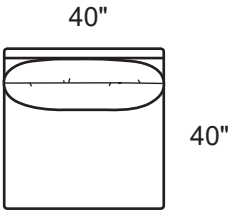

## DYNA

2065-AOB Armless Chair

2065-EEB Corner

2065-ELB LAF Corner

2065-ERB RAF Corner

2065-OCB Ottoman  
w/Casters

**Style Information**  
Overall Height: 38"  
Arm Height: 29"  
Back Height: 29"  
Seat Height: 17"  
Seat Depth: 25"  
Feather Blend Seats and Backs  
Not to scale

ARM HEIGHT: 29  
BACK HEIGHT: 29  
SEAT HEIGHT: 17  
SEAT DEPTH: 25

Back Detail

Rounded Arm

SEE SCHEMATIC

**2065-EEB Corner**

W40 D40 H38

**2065-ERB RAF Corner**

W40 D40 H38

ARM HEIGHT: 29  
BACK HEIGHT: 29  
SEAT HEIGHT: 17  
SEAT DEPTH: 25

SEE SCHEMATIC

**2065-OCB Ottoman w/Casters**

W40 D40 H18

Also Available:

**2065-EEB Corner**

W40 D40 H38

ARM HEIGHT: 29  
BACK HEIGHT: 29  
SEAT HEIGHT: 17  
SEAT DEPTH: 25

SEE SCHEMATIC