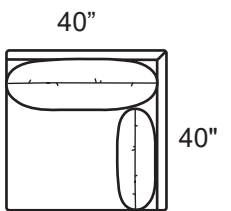

## DYNA

2065-AOB Armless Chair

2065-EEB Corner

2065-ELB LAF Corner

2065-ERB RAF Corner

2065-OCB Ottoman  
w/Casters

**Style Information**  
Overall Height: 38"  
Arm Height: 29"  
Back Height: 29"  
Seat Height: 17"  
Seat Depth: 25"  
Feather Blend Seats and Backs  
Not to scale

ARM HEIGHT: 29  
BACK HEIGHT: 29  
SEAT HEIGHT: 17  
SEAT DEPTH: 25

Back Detail

Rounded Arm

SEE SCHEMATIC

**2065-EEB Corner**

W40 D40 H38

**2065-ERB RAF Corner**

W40 D40 H38

ARM HEIGHT: 29  
BACK HEIGHT: 29  
SEAT HEIGHT: 17  
SEAT DEPTH: 25

SEE SCHEMATIC

**2065-OCB Ottoman w/Casters**

W40 D40 H18

Also Available:

**2065-EEB Corner**

W40 D40 H38

ARM HEIGHT: 29  
BACK HEIGHT: 29  
SEAT HEIGHT: 17  
SEAT DEPTH: 25

SEE SCHEMATIC