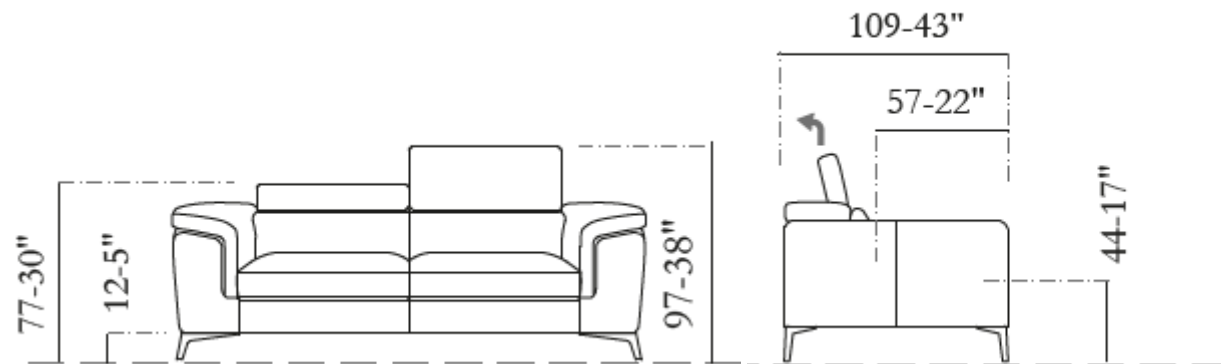

Options Contrast stitching

Comfort Standard / Hard

Legs Metal

Finishing 10 / 26 / 37 / 42

Structure Wooden frame

ALFIE CONTINUED...