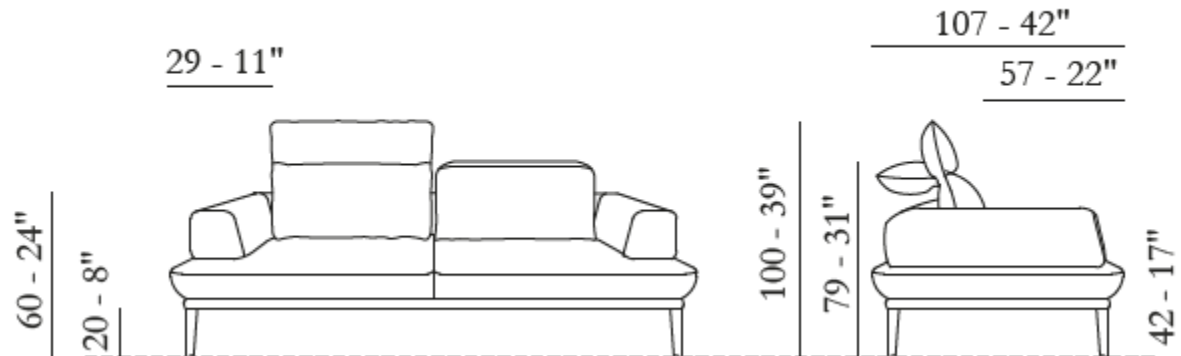

BACK CUSHION / Foam

Options Contrast stitching

Comfort Standard

Legs Metal

Finishing 10 / 11 / 22

Structure Wooden frame

MORPHO CONTINUED...

SECTIONAL EXAMPLES: