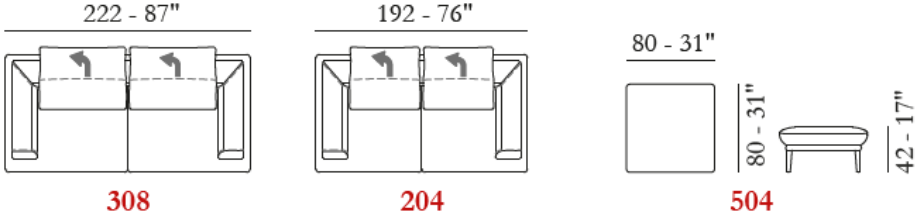

BACK CUSHION / Foam

Options Contrast stitching

Comfort Standard

Legs Metal

Finishing 10 / 11 / 22

Structure Wooden frame

MORPHO CONTINUED...

SECTIONAL EXAMPLES: