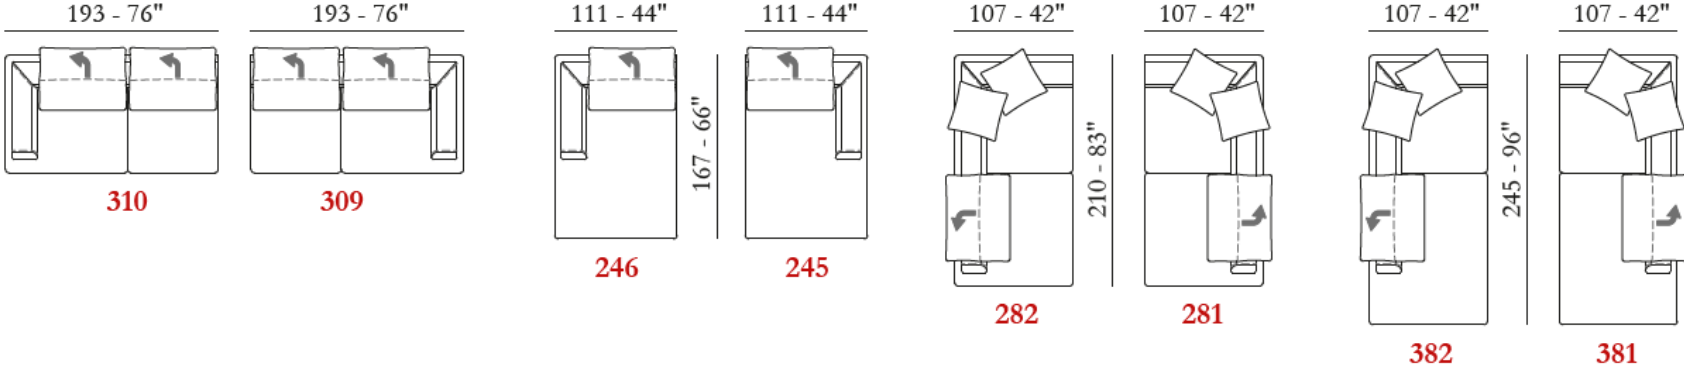

BACK CUSHION / Foam

Options Contrast stitching

Comfort Standard

Legs Metal

Finishing 10 / 11 / 22

Structure Wooden frame

MORPHO CONTINUED...

SECTIONAL EXAMPLES: