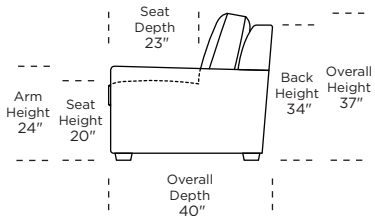

Standard Comfort Sleeper®

Features:

- Featuring the patented Tiffany 24/7™ platform sleep system
- Room to stretch out with true 80 inches of bedroom-length sleeping surface
- Ultimate comfort on five inches of plush, high-density foam mattress
- Under-sofa dust covers keeps dust and dirt from ever touching the mattress
- Zero wall clearance
- Quick-ship delivery
- Double-needle top-stitch
- High-density, high-resiliency foam seat cushions
- Loose back and seat cushions
- Lifetime warranty on frame
- 10-year mechanism warranty

Leg height is 2"

Please use actual leather, fabric, Crypton®, Sunbrella® and Ultrasuede® swatches when specifying furniture as the colors shown may vary due to the printing process.

Note: Seat depth includes cushion overhang which may be up to 1"

* Picture shows left arm seated. Please specify left or right arm seated when ordering.

All orders are in seated position.

† Dotted lines for Queen Plus sizes indicates the number of seats.

All dimensions are approximate and subject to change.