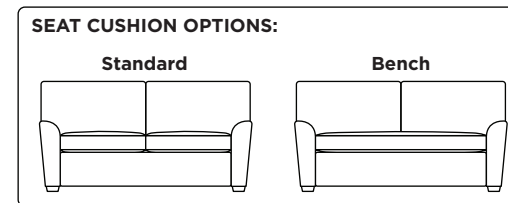

Standard Comfort Sleeper®

Features:

- Featuring the patented Tiffany 24/7™ platform sleep system
- Room to stretch out with true 80 inches of bedroom-length sleeping surface
- Ultimate comfort on five inches of plush, high-density foam mattress
- Under-sofa dust covers keeps dust and dirt from ever touching the mattress
- Zero wall clearance
- Quick-ship delivery
- Double-needle top-stitch
- High-density, high-resiliency foam seat cushions
- Loose back and seat cushions
- Lifetime warranty on frame
- 10-year mechanism warranty

Leg height is 2"

Please use actual leather, fabric, Crypton®, Sunbrella® and Ultrasuede® swatches when specifying furniture as the colors shown may vary due to the printing process.

Note: Seat depth includes cushion overhang which may be up to 1"

* Picture shows left arm seated. Please specify left or right arm seated when ordering.

All orders are in seated position.

† Dotted lines for Queen Plus sizes indicates the number of seats.

All dimensions are approximate and subject to change.