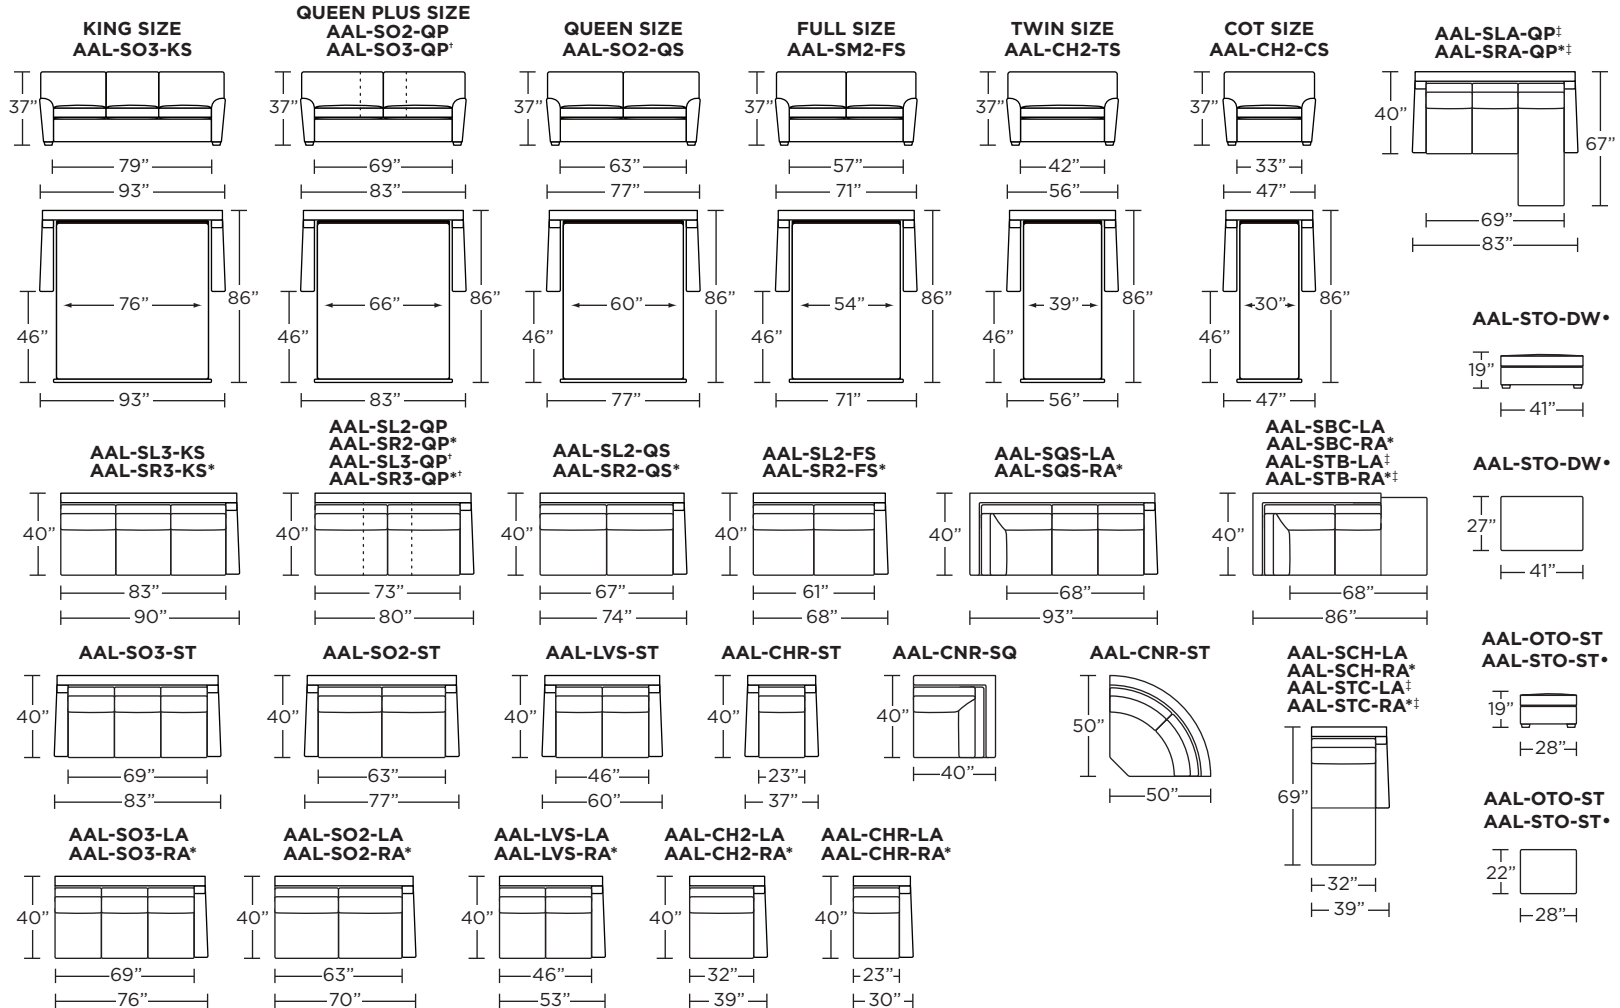

Standard Comfort Sleeper®

Features:

- Featuring the patented Tiffany 24/7™ platform sleep system
- Room to stretch out with true 80 inches of bedroom-length sleeping surface
- Ultimate comfort on five inches of plush, high-density foam mattress
- Under-sofa dust covers keeps dust and dirt from ever touching the mattress
- Zero wall clearance
- Quick-ship delivery
- Double-needle top-stitch
- High-density, high-resiliency foam seat cushions
- Loose back and seat cushions
- Lifetime warranty on frame
- 10-year mechanism warranty

Leg height is 2"

Please use actual leather, fabric, Crypton®, Sunbrella® and Ultrasuede® swatches when specifying furniture as the colors shown may vary due to the printing process.

Note: Seat depth includes cushion overhang which may be up to 1"

* Picture shows left arm seated. Please specify left or right arm seated when ordering.

All orders are in seated position.

† Dotted lines for Queen Plus sizes indicates the number of seats.

All dimensions are approximate and subject to change.

‡ Chaise lifts up to reveal hidden storage space. • Storage