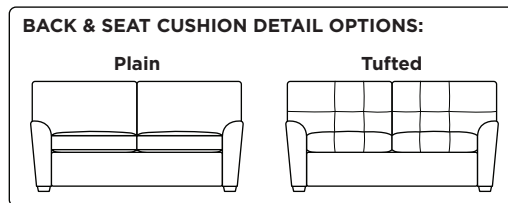

Standard Comfort Sleeper®

Features:

- Featuring the patented Tiffany 24/7™ platform sleep system
- Room to stretch out with true 80 inches of bedroom-length sleeping surface
- Ultimate comfort on five inches of plush, high-density foam mattress
- Under-sofa dust covers keeps dust and dirt from ever touching the mattress
- Zero wall clearance
- Quick-ship delivery
- Double-needle top-stitch
- High-density, high-resiliency foam seat cushions
- Loose back and seat cushions
- Lifetime warranty on frame
- 10-year mechanism warranty

Mattress Options:

- HiPerform with Crypton® ticking
- Cooling Gel
- Tempur-Pedic®

Options:

- High-density, high-resiliency foam seat cushions encased in down and down back cushions available
- Bench seat cushion
- Tufted back and seat cushion decorative detail
- Wood legs available in Acorn, Espresso or Walnut finish
- Ottomans available with casters

Leg height is 2"

Please use actual leather, fabric, Crypton®, Sunbrella® and Ultrasuede® swatches when specifying furniture as the colors shown may vary due to the printing process.

Note: Seat depth includes cushion overhang which may be up to 1"

‡ Chaise lifts up to reveal hidden storage space. • Storage