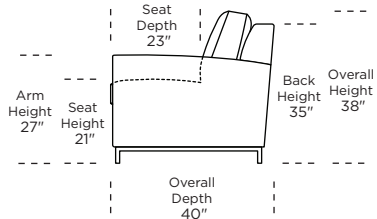

Standard Comfort Sleeper®

Features:

- Featuring the patented Tiffany 24/7™ platform sleep system
- Room to stretch out with true 80 inches of bedroom-length sleeping surface
- Ultimate comfort on four inches of plush, high-density foam mattress
- Under-sofa dust covers keeps dust and dirt from ever touching the mattress
- Zero wall clearance
- Quick-ship delivery
- Single-needle top-stitch
- High-density, high-resiliency foam seat cushions
- Loose back and seat cushions
- Lifetime warranty on frame
- 10-year mechanism warranty
- Brushed metal legs

Leg height is 4"

Please use actual leather, fabric, Crypton®, Sunbrella® and Ultrasuede® swatches when specifying furniture as the colors shown may vary due to the printing process.

Note: Seat depth includes cushion overhang which may be up to 1"

* Picture shows left arm seated. Please specify left or right arm seated when ordering.

All orders are in seated position.

† Dotted lines for Queen Plus sizes indicates the number of seats.

All dimensions are approximate and subject to change.