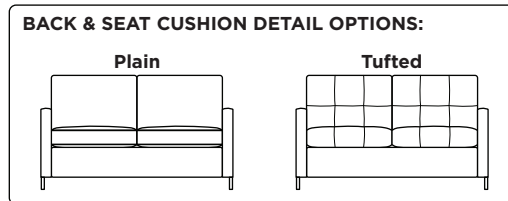

BOWIE

BWI-STO-DW*

BWI-STO-DW*

BWI-OTO-ST BWI-STO-ST*

BWI-OTO-ST BWI-STO-ST*