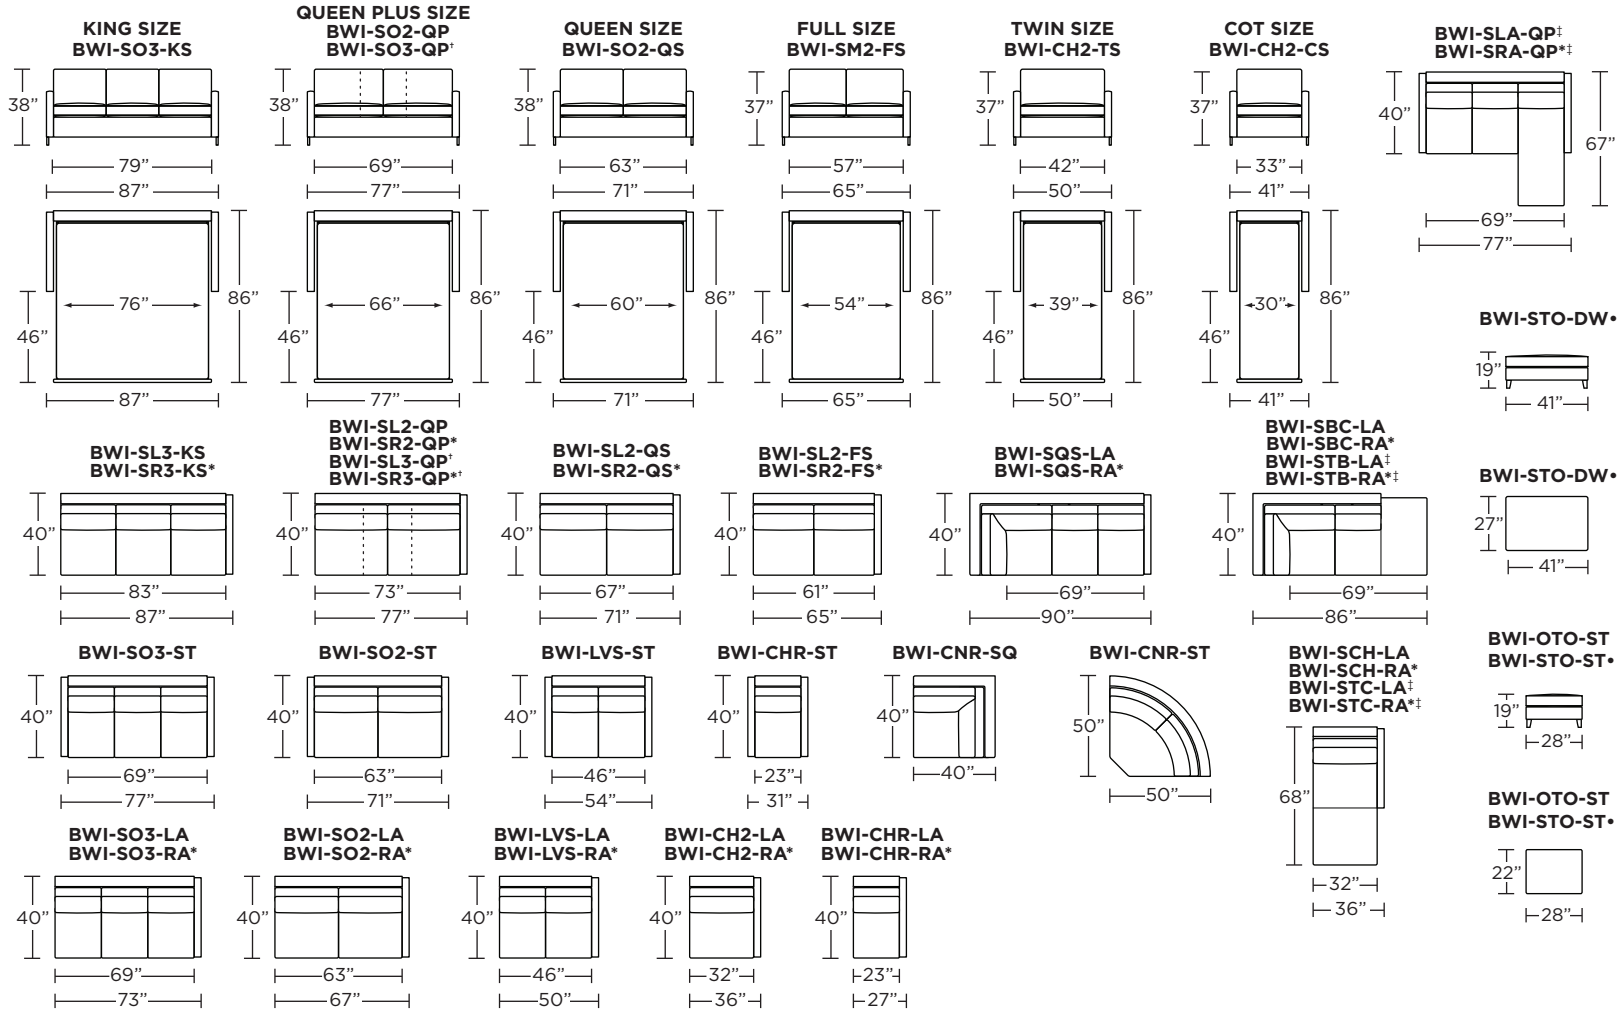

BOWIE

BWI-STO-DW*

BWI-STO-DW*

BWI-OTO-ST BWI-STO-ST*

BWI-OTO-ST BWI-STO-ST*