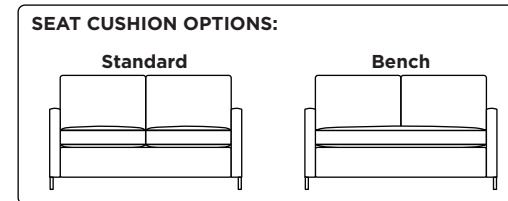

BOWIE

BWI-STO-DW*

BWI-STO-DW*

BWI-OTO-ST BWI-STO-ST*

BWI-OTO-ST BWI-STO-ST*