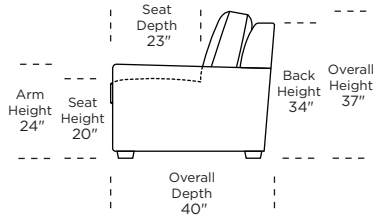

Standard Comfort Sleeper®

Features:

- Featuring the patented Tiffany 24/7™ platform sleep system
- Room to stretch out with true 80 inches of bedroom-length sleeping surface
- Ultimate comfort on five inches of plush, high-density foam mattress
- Under-sofa dust covers keeps dust and dirt from ever touching the mattress
- Zero wall clearance
- Quick-ship delivery
- Single-needle top-stitch
- High-density, high-resiliency foam seat cushions
- Loose back and seat cushions
- Lifetime warranty on frame
- 10-year mechanism warranty

Leg height is 2"

Please use actual leather, fabric, Crypton®, Sunbrella® and Ultrasuede® swatches when specifying furniture as the colors shown may vary due to the printing process.

Note: Seat depth includes cushion overhang which may be up to 1"

* Picture shows left arm seated. Please specify left or right arm seated when ordering.

All orders are in seated position.

† Dotted lines for Queen Plus sizes indicates the number of seats.

All dimensions are approximate and subject to change.