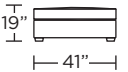

Leg height is 2"

Please use actual leather, fabric, Crypton®, Sunbrella® and Ultrasuede® swatches when specifying furniture as the colors shown may vary due to the printing process.

Note: Seat depth includes cushion overhang which may be up to 1"

* Picture shows left arm seated. Please specify left or right arm seated when ordering.

All orders are in seated position.

† Dotted lines for Queen Plus sizes indicates the number of seats.

All dimensions are approximate and subject to change.

‡ Chaise lifts up to reveal hidden storage space. • Storage

CAROLINE

CAO-STO-DW•

CAO-STO-DW•

**CAO-OTO-ST
CAO-STO-ST•**

**CAO-OTO-ST
CAO-STO-ST•**