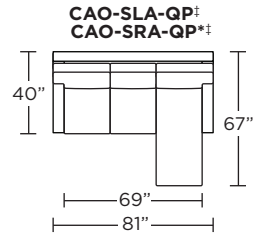

Leg height is 2"

Please use actual leather, fabric, Crypton®, Sunbrella® and Ultrasuede® swatches when specifying furniture as the colors shown may vary due to the printing process.

Note: Seat depth includes cushion overhang which may be up to 1"

* Picture shows left arm seated. Please specify left or right arm seated when ordering.

All orders are in seated position.

† Dotted lines for Queen Plus sizes indicates the number of seats.

All dimensions are approximate and subject to change.

‡ Chaise lifts up to reveal hidden storage space. • Storage

CAROLINE

CAO-STO-DW•

CAO-STO-DW•

**CAO-OTO-ST
CAO-STO-ST•**

**CAO-OTO-ST
CAO-STO-ST•**