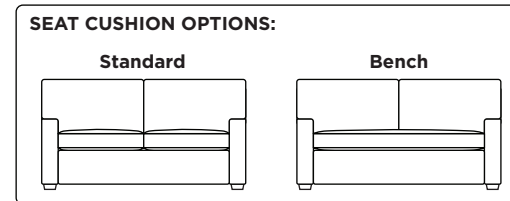

Standard Comfort Sleeper®

Features:

- Featuring the patented Tiffany 24/7™ platform sleep system
- Room to stretch out with true 80 inches of bedroom-length sleeping surface
- Ultimate comfort on five inches of plush, high-density foam mattress
- Under-sofa dust covers keeps dust and dirt from ever touching the mattress
- Zero wall clearance
- Quick-ship delivery
- Single-needle top-stitch
- High-density, high-resiliency foam seat cushions
- Loose back and seat cushions
- Lifetime warranty on frame
- 10-year mechanism warranty

Mattress Options:

- HiPerform with Crypton® ticking
- Cooling Gel
- Tempur-Pedic®

Options:

- High-density, high-resiliency foam seat cushions encased in down and down back cushions available
- Bench seat cushion
- Tufted back and seat cushion decorative detail
- Wood legs available in Acorn, Espresso or Walnut finish
- Ottomans available with casters

Leg height is 2"

Please use actual leather, fabric, Crypton®, Sunbrella® and Ultrasuede® swatches when specifying furniture as the colors shown may vary due to the printing process.

Note: Seat depth includes cushion overhang which may be up to 1"

* Picture shows left arm seated. Please specify left or right arm seated when ordering.

All orders are in seated position.

† Dotted lines for Queen Plus sizes indicates the number of seats.

All dimensions are approximate and subject to change.

‡ Chaise lifts up to reveal hidden storage space. • Storage

CAROLINE

CAO-STO-DW•

CAO-STO-DW•

**CAO-OTO-ST
CAO-STO-ST•**

**CAO-OTO-ST
CAO-STO-ST•**