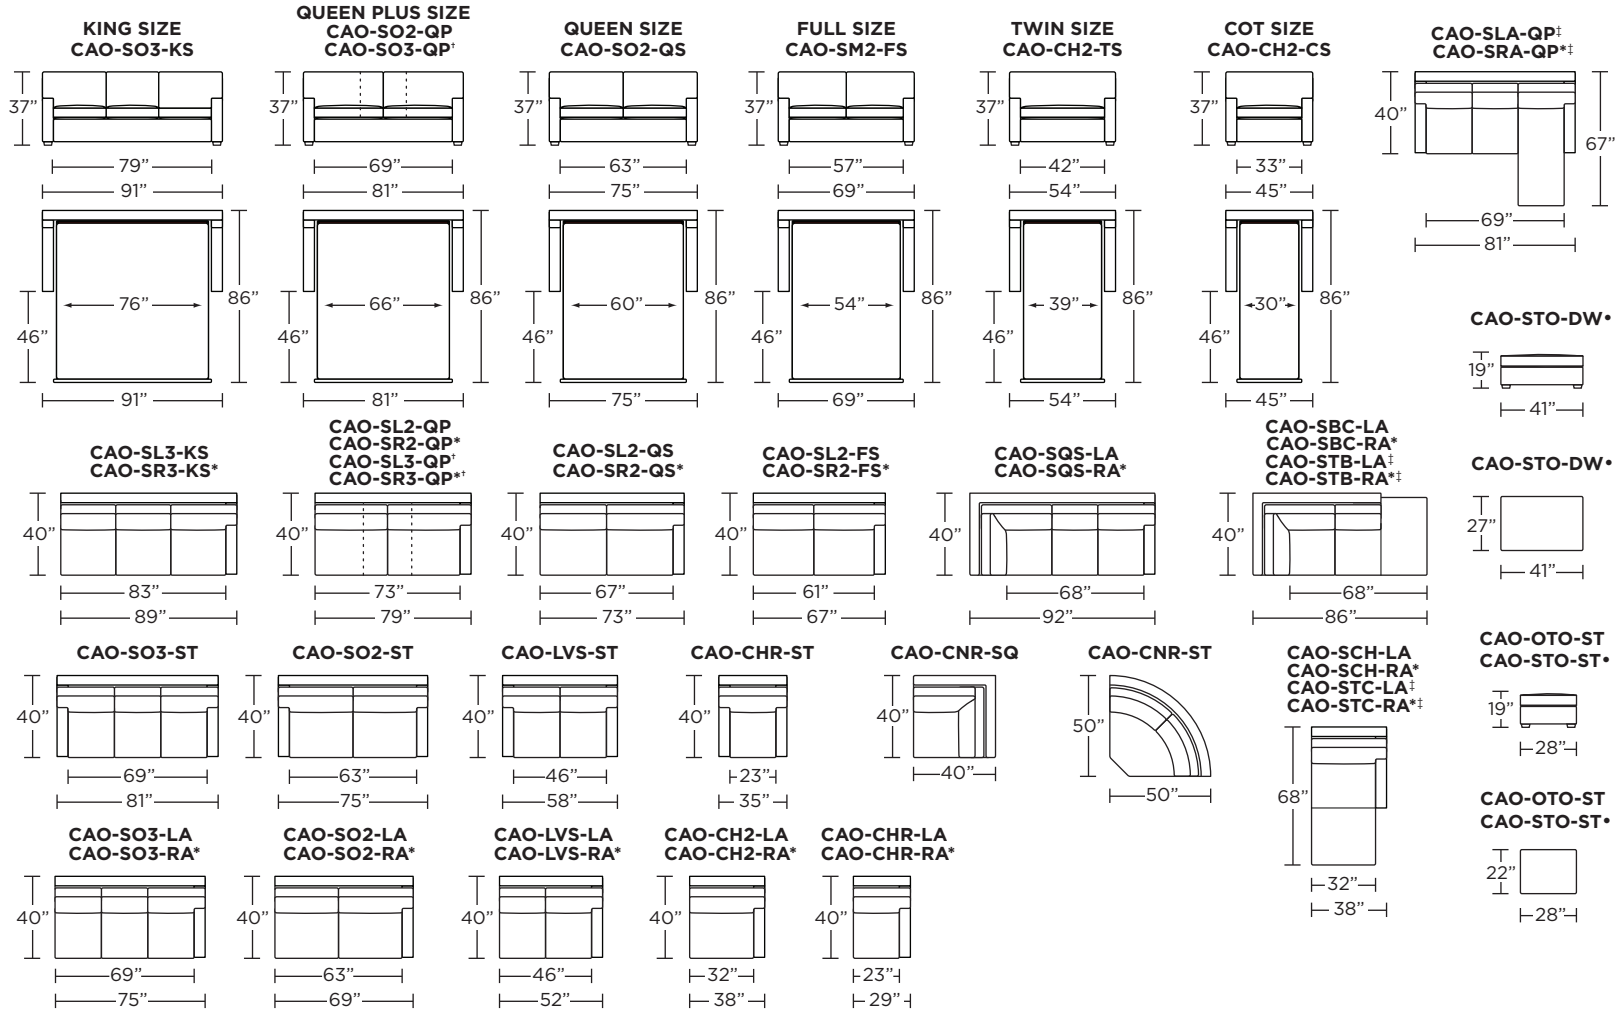

Standard Comfort Sleeper®

Features:

- Featuring the patented Tiffany 24/7™ platform sleep system
- Room to stretch out with true 80 inches of bedroom-length sleeping surface
- Ultimate comfort on five inches of plush, high-density foam mattress
- Under-sofa dust covers keeps dust and dirt from ever touching the mattress
- Zero wall clearance
- Quick-ship delivery
- Single-needle top-stitch
- High-density, high-resiliency foam seat cushions
- Loose back and seat cushions
- Lifetime warranty on frame
- 10-year mechanism warranty

Mattress Options:

- HiPerform with Crypton® ticking
- Cooling Gel
- Tempur-Pedic®

Options:

- High-density, high-resiliency foam seat cushions encased in down and down back cushions available
- Bench seat cushion
- Tufted back and seat cushion decorative detail
- Wood legs available in Acorn, Espresso or Walnut finish
- Ottomans available with casters

Leg height is 2"

Please use actual leather, fabric, Crypton®, Sunbrella® and Ultrasuede® swatches when specifying furniture as the colors shown may vary due to the printing process.

Note: Seat depth includes cushion overhang which may be up to 1"

* Picture shows left arm seated. Please specify left or right arm seated when ordering.

All orders are in seated position.

† Dotted lines for Queen Plus sizes indicates the number of seats.

All dimensions are approximate and subject to change.

‡ Chaise lifts up to reveal hidden storage space. • Storage

CAROLINE

CAO-STO-DW•

CAO-STO-DW•

**CAO-OTO-ST
CAO-STO-ST•**

**CAO-OTO-ST
CAO-STO-ST•**