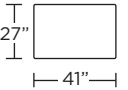

* Picture shows left arm seated. Please specify left or right arm seated when ordering.

All orders are in seated position.

† Dotted lines for Queen Plus sizes indicates the number of seats.

All dimensions are approximate and subject to change.

‡ Chaise lifts up to reveal hidden storage space. • Storage

CAROLINE

CAO-STO-DW•

CAO-STO-DW•

**CAO-OTO-ST
CAO-STO-ST•**

**CAO-OTO-ST
CAO-STO-ST•**