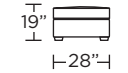

* Picture shows left arm seated. Please specify left or right arm seated when ordering.

All orders are in seated position.

† Dotted lines for Queen Plus sizes indicates the number of seats.

All dimensions are approximate and subject to change.

‡ Chaise lifts up to reveal hidden storage space. • Storage

CAROLINE

CAO-STO-DW•

CAO-STO-DW•

**CAO-OTO-ST
CAO-STO-ST•**

**CAO-OTO-ST
CAO-STO-ST•**