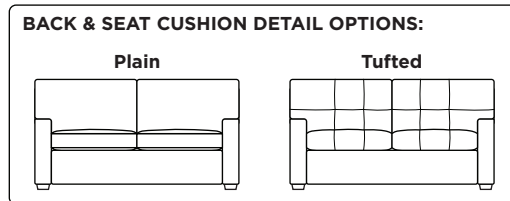

Standard Comfort Sleeper®

Features:

- Featuring the patented Tiffany 24/7™ platform sleep system
- Room to stretch out with true 80 inches of bedroom-length sleeping surface
- Ultimate comfort on five inches of plush, high-density foam mattress
- Under-sofa dust covers keeps dust and dirt from ever touching the mattress
- Zero wall clearance
- Quick-ship delivery
- Single-needle top-stitch
- High-density, high-resiliency foam seat cushions
- Loose back and seat cushions
- Lifetime warranty on frame
- 10-year mechanism warranty

Mattress Options:

- HiPerform with Crypton® ticking
- Cooling Gel
- Tempur-Pedic®

Options:

- High-density, high-resiliency foam seat cushions encased in down and down back cushions available
- Bench seat cushion
- Tufted back and seat cushion decorative detail
- Wood legs available in Acorn, Espresso or Walnut finish
- Ottomans available with casters

Leg height is 2"

Please use actual leather, fabric, Crypton®, Sunbrella® and Ultrasuede® swatches when specifying furniture as the colors shown may vary due to the printing process.

Note: Seat depth includes cushion overhang which may be up to 1"

* Picture shows left arm seated. Please specify left or right arm seated when ordering.

All orders are in seated position.

† Dotted lines for Queen Plus sizes indicates the number of seats.

All dimensions are approximate and subject to change.

‡ Chaise lifts up to reveal hidden storage space. • Storage

CAROLINE

CAO-STO-DW•

CAO-STO-DW•

**CAO-OTO-ST
CAO-STO-ST•**

**CAO-OTO-ST
CAO-STO-ST•**