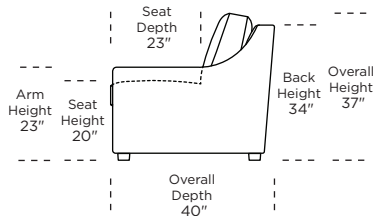

Standard Comfort Sleeper®

Features:

- Featuring the patented Tiffany 24/7™ platform sleep system
- Room to stretch out with true 80 inches of bedroom-length sleeping surface
- Ultimate comfort on five inches of plush, high-density foam mattress
- Under-sofa dust covers keeps dust and dirt from ever touching the mattress
- Zero wall clearance
- Quick-ship delivery
- Single-needle top-stitch
- High-density, high-resiliency foam seat cushions
- Loose back and seat cushions
- Lifetime warranty on frame
- 10-year mechanism warranty

Leg height is 2"

Please use actual leather, fabric, Crypton®, Sunbrella® and Ultrasuede® swatches when specifying furniture as the colors shown may vary due to the printing process.

Note: Seat depth includes cushion overhang which may be up to 1"

* Picture shows left arm seated. Please specify left or right arm seated when ordering.

All orders are in seated position.

† Dotted lines for Queen Plus sizes indicates the number of seats.

All dimensions are approximate and subject to change.