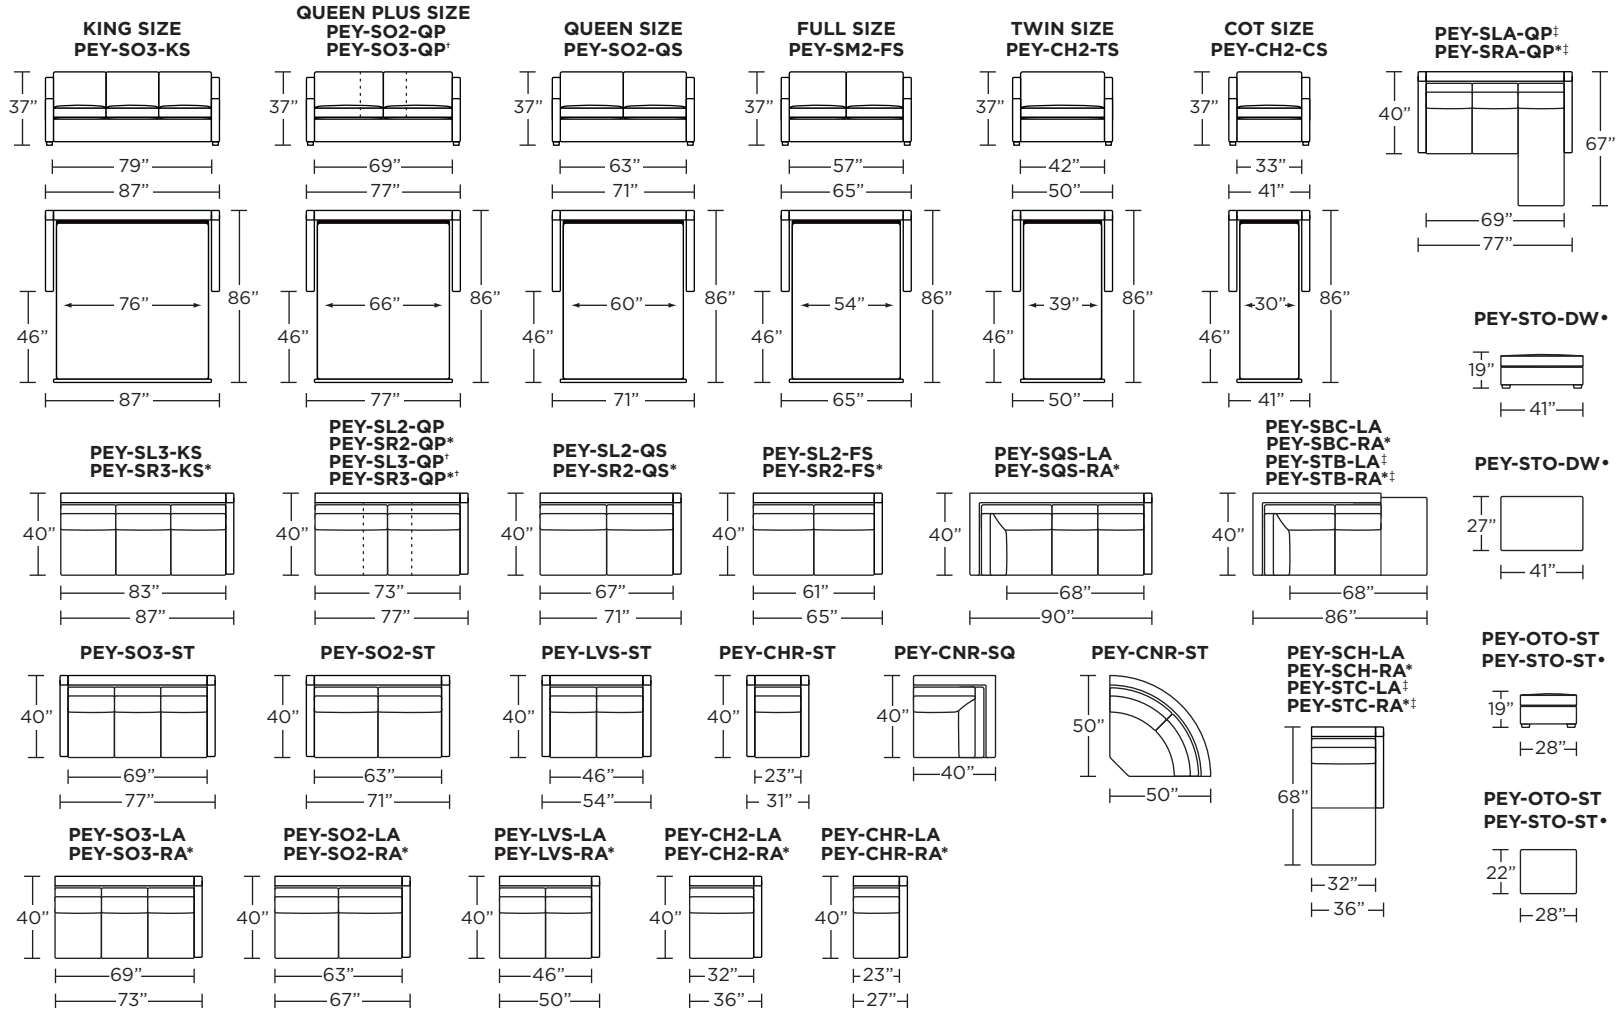

Standard Comfort Sleeper®

Features:

- Featuring the patented Tiffany 24/7™ platform sleep system
- Room to stretch out with true 80 inches of bedroom-length sleeping surface
- Ultimate comfort on five inches of plush, high-density foam mattress
- Under-sofa dust covers keeps dust and dirt from ever touching the mattress
- Zero wall clearance
- Quick-ship delivery
- Single-needle top-stitch
- High-density, high-resiliency foam seat cushions
- Loose back and seat cushions
- Lifetime warranty on frame
- 10-year mechanism warranty

Leg height is 2"

Please use actual leather, fabric, Crypton®, Sunbrella® and Ultrasuede® swatches when specifying furniture as the colors shown may vary due to the printing process.

Note: Seat depth includes cushion overhang which may be up to 1"

* Picture shows left arm seated. Please specify left or right arm seated when ordering.

All orders are in seated position.

† Dotted lines for Queen Plus sizes indicates the number of seats.

All dimensions are approximate and subject to change.