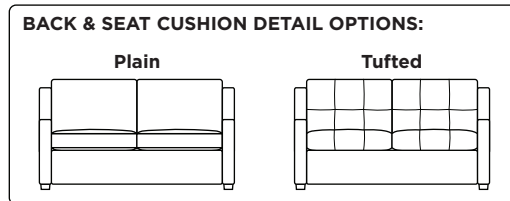

Standard Comfort Sleeper®

Features:

- Featuring the patented Tiffany 24/7™ platform sleep system
- Room to stretch out with true 80 inches of bedroom-length sleeping surface
- Ultimate comfort on five inches of plush, high-density foam mattress
- Under-sofa dust covers keeps dust and dirt from ever touching the mattress
- Zero wall clearance
- Quick-ship delivery
- Single-needle top-stitch
- High-density, high-resiliency foam seat cushions
- Loose back and seat cushions
- Lifetime warranty on frame
- 10-year mechanism warranty

Leg height is 2"

Please use actual leather, fabric, Crypton®, Sunbrella® and Ultrasuede® swatches when specifying furniture as the colors shown may vary due to the printing process.

Note: Seat depth includes cushion overhang which may be up to 1"

* Picture shows left arm seated. Please specify left or right arm seated when ordering.

All orders are in seated position.

† Dotted lines for Queen Plus sizes indicates the number of seats.

All dimensions are approximate and subject to change.