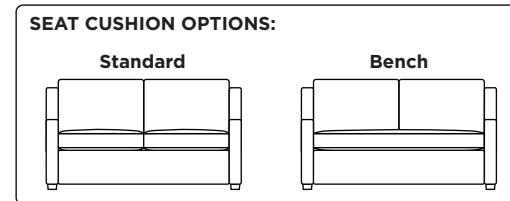

Standard Comfort Sleeper®

Features:

- Featuring the patented Tiffany 24/7™ platform sleep system
- Room to stretch out with true 80 inches of bedroom-length sleeping surface
- Ultimate comfort on five inches of plush, high-density foam mattress
- Under-sofa dust covers keeps dust and dirt from ever touching the mattress
- Zero wall clearance
- Quick-ship delivery
- Single-needle top-stitch
- High-density, high-resiliency foam seat cushions
- Loose back and seat cushions
- Lifetime warranty on frame
- 10-year mechanism warranty

Leg height is 2"

Please use actual leather, fabric, Crypton®, Sunbrella® and Ultrasuede® swatches when specifying furniture as the colors shown may vary due to the printing process.

Note: Seat depth includes cushion overhang which may be up to 1"

* Picture shows left arm seated. Please specify left or right arm seated when ordering.

All orders are in seated position.

† Dotted lines for Queen Plus sizes indicates the number of seats.

All dimensions are approximate and subject to change.