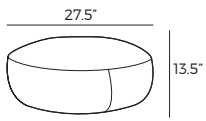

IMPORTANT:

Upholstered furniture is handmade using soft materials, therefore measurements can vary in all modules by up to +/- 1".
Rotation mechanism customized only for armchair.

Measurements

Scale 1:35

Chair with function SHELL

Chair with double function SHELL

SHELL

Accessories

Footstool
27.5"x13.5"

Scale 1:65

Neckrest
No. 38