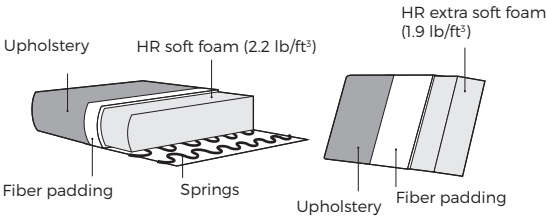

SHELL

VILMERS

SHELL

Comfort

1. Upholstery

* Leather upholstery may require more stitches than fabric upholstery.

2. Function

3. Legs

IMPORTANT:

Upholstered furniture is handmade using soft materials, therefore measurements can vary in all modules by up to +/- 1".
Rotation mechanism customized only for armchair.

Measurements

Scale 1:35

Chair with function SHELL

Chair with double function SHELL

SHELL

Accessories

Footstool
27.5"x13.5"

Scale 1:65

Neckrest
No. 38