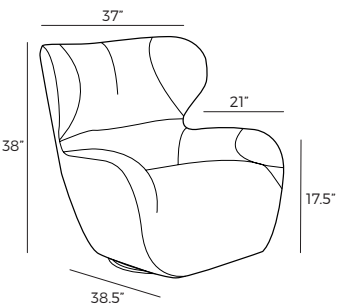

SHELL

VILMERS

SHELL

Comfort

1. Upholstery

* Leather upholstery may require more stitches than fabric upholstery.

2. Function

3. Legs

IMPORTANT:

Upholstered furniture is handmade using soft materials, therefore measurements can vary in all modules by up to +/- 1".
Rotation mechanism customized only for armchair.

Measurements

Scale 1:35

Chair with function SHELL

Chair with double function SHELL

SHELL

Accessories

Footstool
27.5"x13.5"

Scale 1:65

Neckrest
No. 38