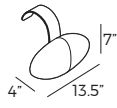

IMPORTANT:

Upholstered furniture is handmade using soft materials, therefore measurements can vary in all modules by up to +/- 1".
Rotation mechanism customized only for armchair.

Measurements

Scale 1:35

Chair with function SHELL

Chair with double function SHELL

SHELL

Accessories

Footstool
27.5"x13.5"

Scale 1:65

Neckrest
No. 38