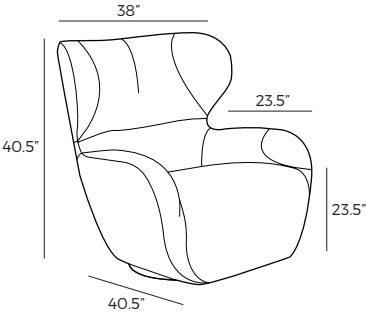

IMPORTANT:

Upholstered furniture is handmade using soft materials, therefore measurements can vary in all modules by up to +/- 1".
Rotation mechanism customized only for armchair.

Measurements

Scale 1:35

Chair with function SHELL

Chair with double function SHELL

SHELL

Accessories

Footstool
27.5"x13.5"

Scale 1:65

Neckrest
No. 38