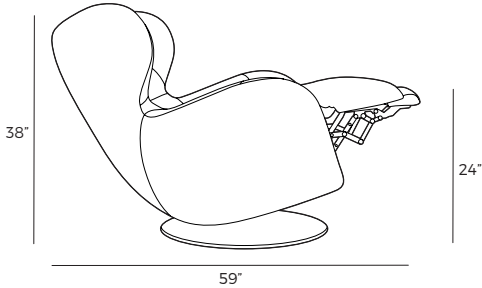

IMPORTANT:

Upholstered furniture is handmade using soft materials, therefore measurements can vary in all modules by up to +/- 1".
Rotation mechanism customized only for armchair.

Measurements

Scale 1:35

Chair with function SHELL

Chair with double function SHELL

SHELL

Accessories

Footstool
27.5"x13.5"

Scale 1:65

Neckrest
No. 38