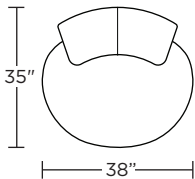

Options:

- Contrasting stitch detail available in Black, Brown, Charcoal, Cream, Espresso, Grey, Lemon, Pink, Royal, Scarlet, Tangerine, or Teal thread color
- Hidden feet on stationary chair

Leg height is 2"

**WLL-CHR-ST (stationary)
WLL-CHS-ST (swivel)**

Scale: 1/4 inch = 1 foot
All dimensions are approximate and subject to change.
Specify components from the sitting position.