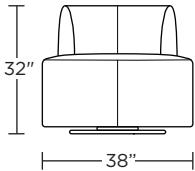

Options:

- Contrasting stitch detail available in Black, Brown, Charcoal, Cream, Espresso, Grey, Lemon, Pink, Royal, Scarlet, Tangerine, or Teal thread color
- Hidden feet on stationary chair

Leg height is 2"

**WLL-CHR-ST (stationary)
WLL-CHS-ST (swivel)**

Scale: 1/4 inch = 1 foot
All dimensions are approximate and subject to change.
Specify components from the sitting position.