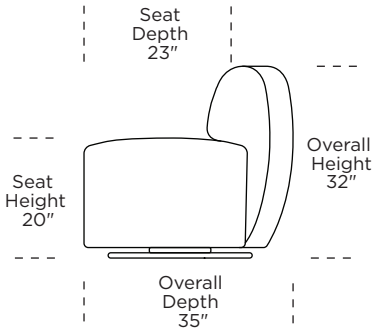

Options:

- Contrasting stitch detail available in Black, Brown, Charcoal, Cream, Espresso, Grey, Lemon, Pink, Royal, Scarlet, Tangerine, or Teal thread color
- Hidden feet on stationary chair

Leg height is 2"

**WLL-CHR-ST (stationary)
WLL-CHS-ST (swivel)**

Scale: 1/4 inch = 1 foot
All dimensions are approximate and subject to change.
Specify components from the sitting position.