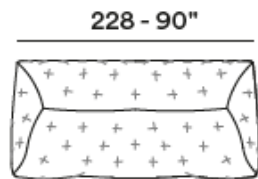

Comfort Standard

Legs Metal

Finishing 26 / 37 / 41 / 42

Structure Wooden frame

308

204

200

105