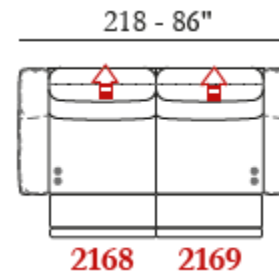

Comfort Standard

Legs Metal

Finishing 26 / 37 / 42 / 46

Structure Wooden frame

SANTRO RECLINING GROUP, continued

Molle insacchettate
Pocket springs
Ressorts ensachés
Muelles ensacados