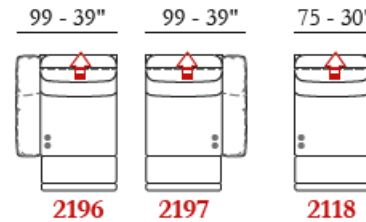

Comfort Standard

Legs Metal

Finishing 26 / 37 / 42 / 46

Structure Wooden frame

SANTRO RECLINING GROUP, continued

Molle insacchettate
Pocket springs
Ressorts ensachés
Muelles ensacados