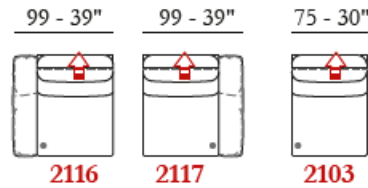

Comfort Standard

Legs Metal

Finishing 26 / 37 / 42 / 46

Structure Wooden frame

SANTRO RECLINING GROUP, continued

Molle insacchettate
Pocket springs
Ressorts ensachés
Muelles ensacados