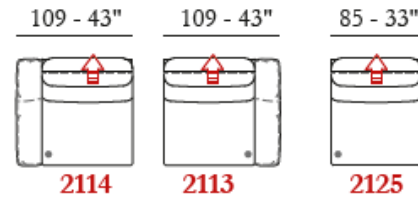

Comfort Standard

Legs Metal

Finishing 26 / 37 / 42 / 46

Structure Wooden frame

SANTRO RECLINING GROUP, continued

Molle insacchettate
Pocket springs
Ressorts ensachés
Muelles ensacados