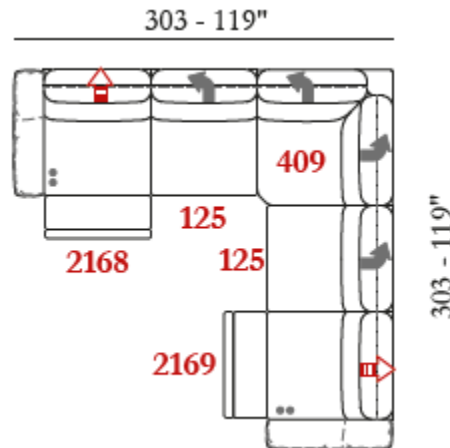

Comfort Standard

Legs Metal

Finishing 26 / 37 / 42 / 46

Structure Wooden frame

SANTRO RECLINING GROUP, continued

Molle insacchettate
Pocket springs
Ressorts ensachés
Muelles ensacados