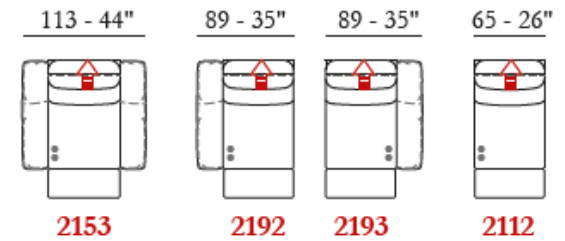

Comfort Standard

Legs Metal

Finishing 26 / 37 / 42 / 46

Structure Wooden frame

SANTRO RECLINING GROUP, continued

Molle insacchettate
Pocket springs
Ressorts ensachés
Muelles ensacados