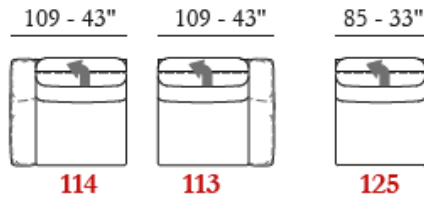

Comfort Standard

Legs Metal

Finishing 26 / 37 / 42 / 46

Structure Wooden frame

SANTRO RECLINING GROUP, continued

Molle insacchettate
Pocket springs
Ressorts ensachés
Muelles ensacados