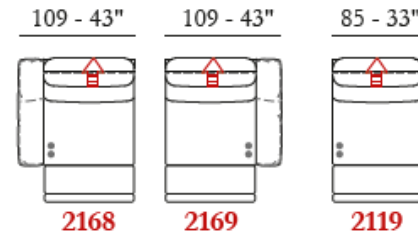

Comfort Standard

Legs Metal

Finishing 26 / 37 / 42 / 46

Structure Wooden frame

SANTRO RECLINING GROUP, continued

Molle insacchettate
Pocket springs
Ressorts ensachés
Muelles ensacados