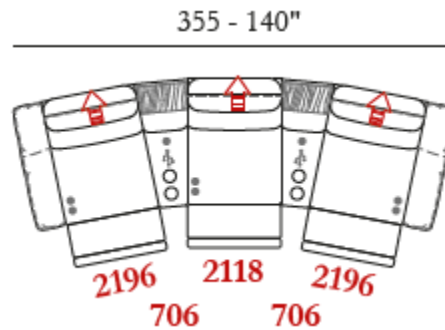

Comfort Standard

Legs Metal

Finishing 26 / 37 / 42 / 46

Structure Wooden frame

SANTRO RECLINING GROUP, continued

Molle insacchettate
Pocket springs
Ressorts ensachés
Muelles ensacados