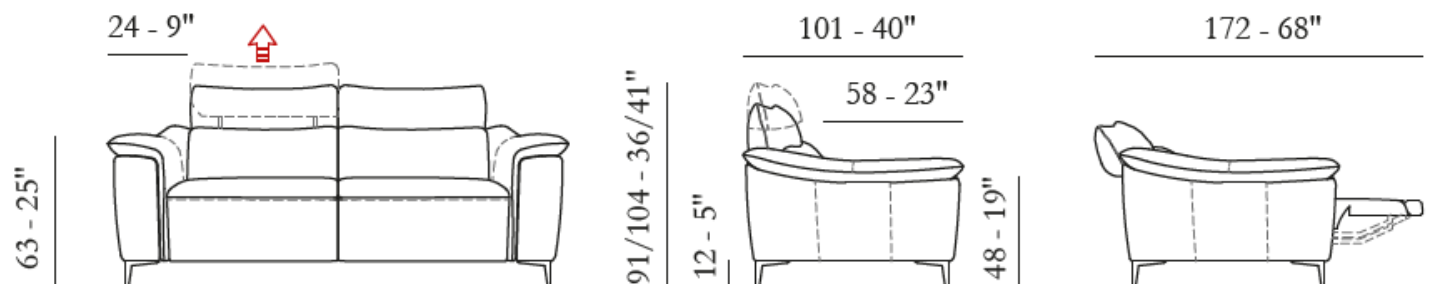

SANTRO reclining group

Coverings

Leather / Fabric

Filling

ARMS / Foam

SEAT CUSHION / Foam

BACK CUSHION / Foam

Options Contrast stitching

Comfort Standard

Legs Metal

Finishing 26 / 37 / 42 / 46

Structure Wooden frame

SANTRO RECLINING GROUP, continued

Molle insacchettate
Pocket springs
Ressorts ensachés
Muelles ensacados