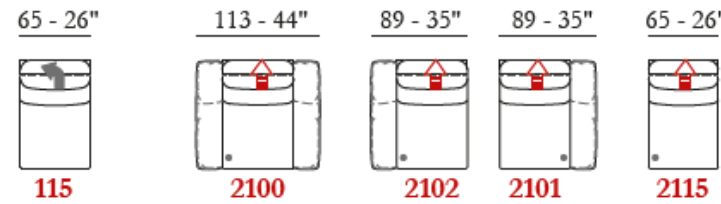

Comfort Standard

Legs Metal

Finishing 26 / 37 / 42 / 46

Structure Wooden frame

SANTRO RECLINING GROUP, continued

Molle insacchettate
Pocket springs
Ressorts ensachés
Muelles ensacados