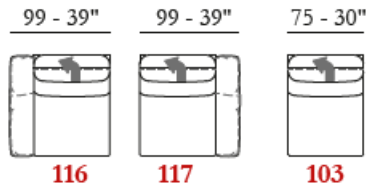

Comfort Standard

Legs Metal

Finishing 26 / 37 / 42 / 46

Structure Wooden frame

SANTRO RECLINING GROUP, continued

Molle insacchettate
Pocket springs
Ressorts ensachés
Muelles ensacados