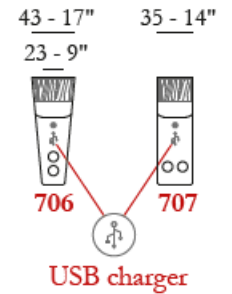

Comfort Standard

Legs Metal

Finishing 26 / 37 / 42 / 46

Structure Wooden frame

SANTRO RECLINING GROUP, continued

Molle insacchettate
Pocket springs
Ressorts ensachés
Muelles ensacados