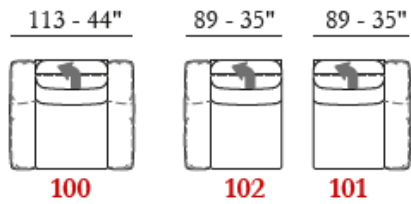

Comfort Standard

Legs Metal

Finishing 26 / 37 / 42 / 46

Structure Wooden frame

SANTRO RECLINING GROUP, continued

Molle insacchettate
Pocket springs
Ressorts ensachés
Muelles ensacados