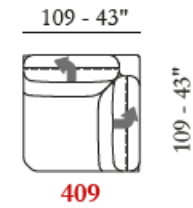

Comfort Standard

Legs Metal

Finishing 26 / 37 / 42 / 46

Structure Wooden frame

SANTRO RECLINING GROUP, continued

Molle insacchettate
Pocket springs
Ressorts ensachés
Muelles ensacados