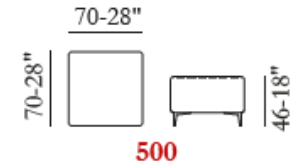

Comfort Standard

Legs Metal

Finishing 26 / 37 / 42 / 46

Structure Wooden frame

SANTRO RECLINING GROUP, continued

Molle insacchettate
Pocket springs
Ressorts ensachés
Muelles ensacados