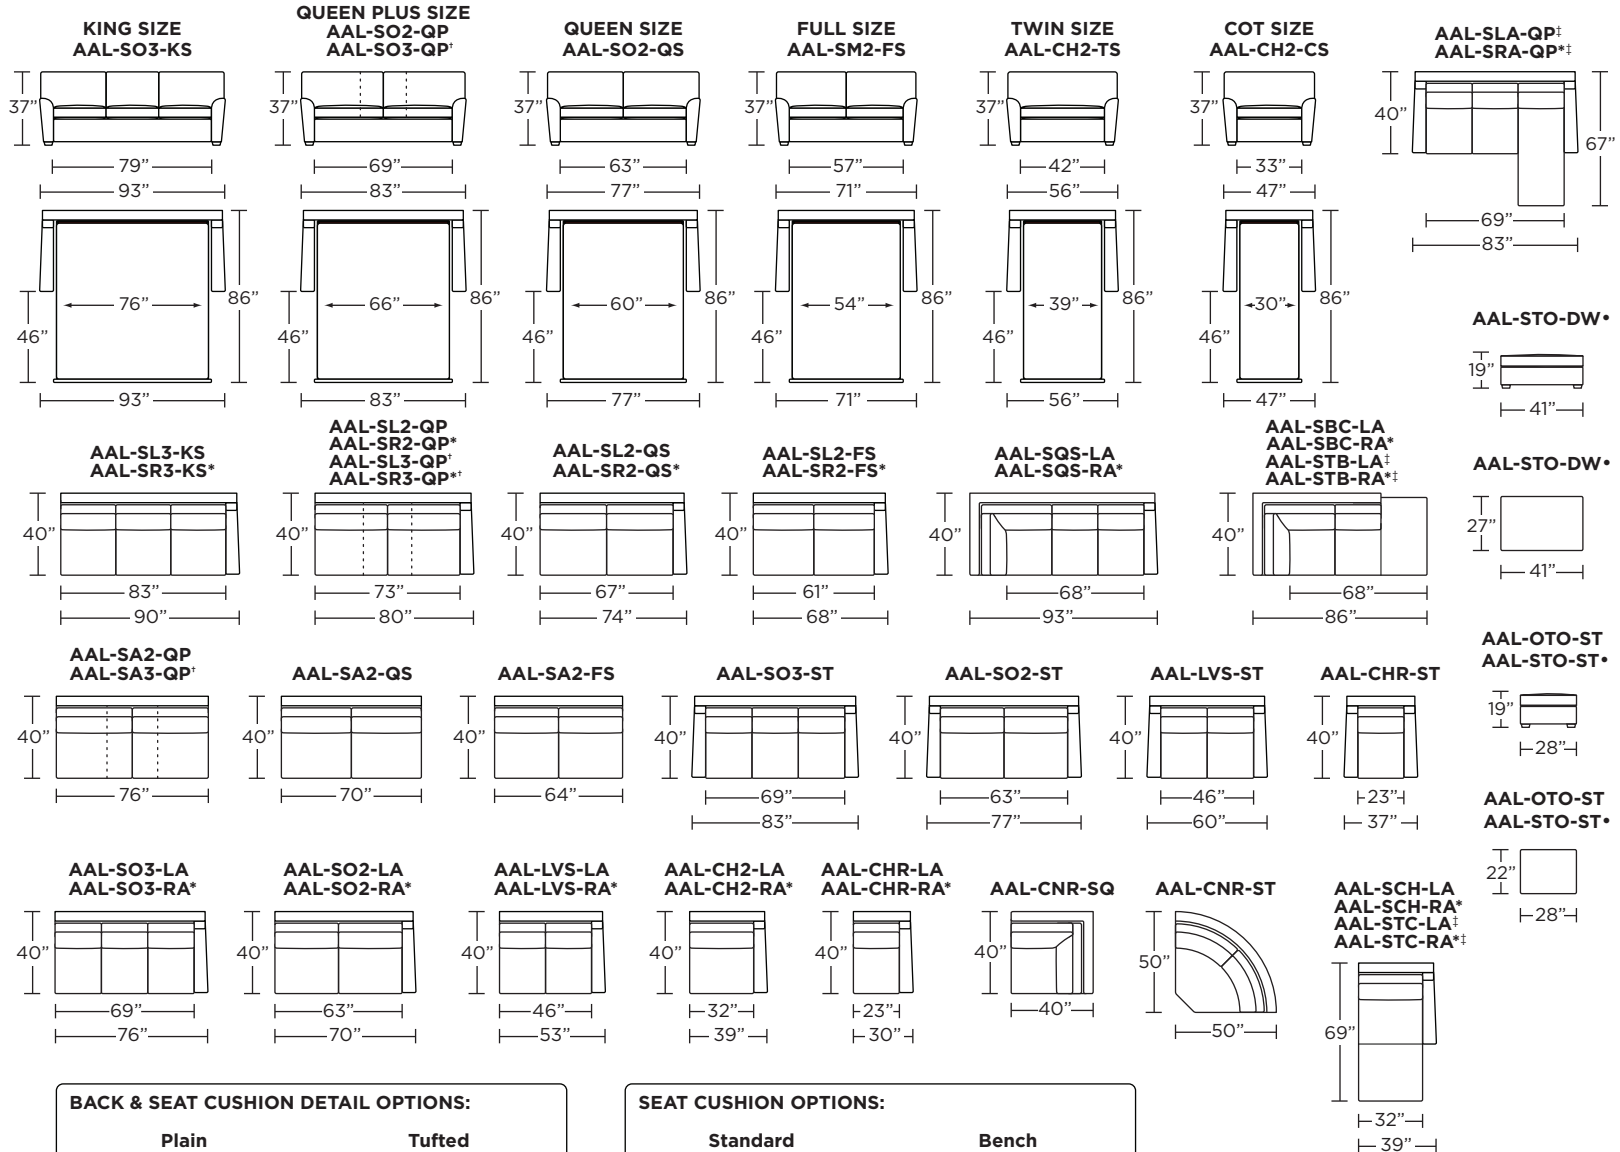

Leg height is 2"

Please use actual leather, fabric, Crypton®, Sunbrella® and Ultrasuede® swatches when specifying furniture as the colors shown may vary due to the printing process.

Note: Seat depth includes cushion overhang which may be up to 1"

* Picture shows left arm seated. Please specify left or right arm seated when ordering.

All orders are in seated position.

† Dotted lines for Queen Plus sizes indicates the number of seats.

All dimensions are approximate and subject to change.

‡ Chaise lifts up to reveal hidden storage space. • Storage

ADALYN

AAL-STO-DW•

AAL-STO-DW•

**AAL-OTO-ST
AAL-STO-ST•**

**AAL-OTO-ST
AAL-STO-ST•**