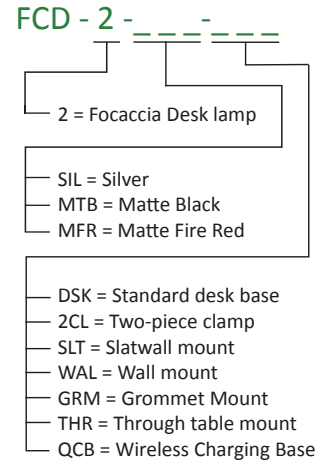

Technical Information

Occupancy Sensor:	Built-in
USB-C port:	Built-in
Color Temperature:	2,700K - 5000K
Lumens:	460
Energy Consumption:	7 W
Standard Finishes:	Matte Black, Silver, Matte Fire Red
L-90 Rated Lifespan:	60,000 hours
Color Rendering Index:	90+
Brightness Adjustability:	Continuous dimming (touchstrip)
Material:	Aluminum, plastic
Safety Rating:	C-UL-US Certified
Warranty:	5 years
Voltage:	100-240V

Focaccia Desk