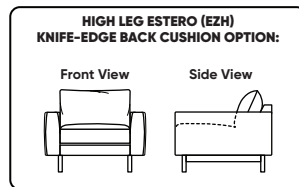

EZT = LOW LEG
EZH = HIGH LEG

Note: Dotted line indicates seam on leather, Ultrasuede® and up the roll fabrics. Seams are eliminated with railroaded fabrics.

Scale: 1/8 inch = 1 foot
All dimensions are approximate and subject to change.
Specify components from the sitting position.