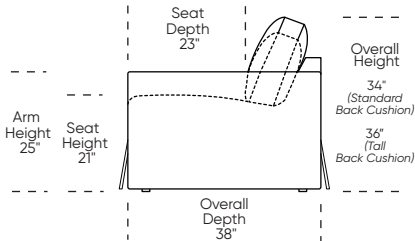

AMERICAN LEATHER® SOFAS & SECTIONALS COLLECTION

ESTERO

21" Seat Height Skirted

Standard Features:

- Advanced unidirectional suspension system
- Premium high-density, high-resiliency foam seat cushions with fiber filled back cushions
- Loose back and seat cushions
- Single-needle top-stitch
- Limited lifetime warranty on frame and suspension
- Quick-ship delivery

Options:

- Back and seat cushion decorative detail options:
  - Plain or Tufted (tufted detail not available with knife-edge back cushion option)
  - Loose knife-edge back cushions
  - Premium high-density, high-resiliency foam seat cushions with memory foam inserts encased in down with down-blend filled back cushions
  - Premium high-density, high-resiliency foam seat cushions wrapped in Trillium with Trillium filled back cushions
  - Tall back cushion option available on any style back cushion (adds 2" to overall height)

Please use actual leather, fabric, Crypton®, Sunbrella® and Ultrasuede® swatches when specifying furniture as the colors shown may vary due to the printing process.

Note: Dotted line indicates seam on leather, Ultrasuede® and up the roll fabrics. Seams are eliminated with railroaded fabrics.

Scale: 1/8 inch = 1 foot
All dimensions are approximate and subject to change.
Specify components from the sitting position.