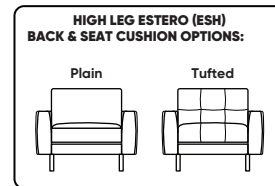

Please use actual leather, fabric, Crypton®, Sunbrella® and Ultrasuede® swatches when specifying furniture as the colors shown may vary due to the printing process.

ESTERO

19" Seat Height

Estero Low Leg (EST):

Estero High Leg (ESH):

**EST = LOW LEG
ESH = HIGH LEG**

Note: Dotted line indicates seam on leather, Ultrasuede® and up the roll fabrics. Seams are eliminated with railroaded fabrics.

Scale: 1/8 inch = 1 foot
All dimensions are approximate and subject to change.
Specify components from the sitting position.