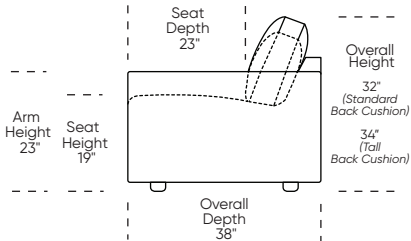

Please use actual leather, fabric, Crypton®, Sunbrella® and Ultrasuede® swatches when specifying furniture as the colors shown may vary due to the printing process.

ESTERO

19" Seat Height

Estero Low Leg (EST):

Estero High Leg (ESH):

**EST = LOW LEG
ESH = HIGH LEG**

Note: Dotted line indicates seam on leather, Ultrasuede® and up the roll fabrics. Seams are eliminated with railroaded fabrics.

Scale: 1/8 inch = 1 foot
All dimensions are approximate and subject to change.
Specify components from the sitting position.

Scale: 1/8 inch = 1 foot
All dimensions are approximate and subject to change.
Specify components from the sitting position.