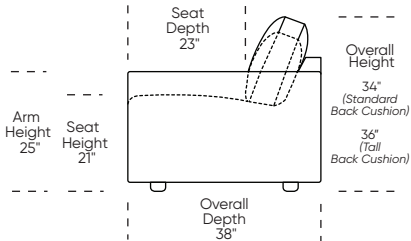

Standard Features:

- Advanced unidirectional suspension system
- Premium high-density, high-resiliency foam seat cushions with fiber filled back cushions
- Loose back and seat cushions
- Single-needle top-stitch
- Limited lifetime warranty on frame and suspension
- Quick-ship delivery

Options:

- High leg Estero available with wood leg in Dune, Ebony, Mink, or Oiled Ash finish
- High leg Estero available with metal leg in Brushed Stainless finish
- Back and seat cushion decorative detail options: Plain or Tufted (tufted detail not available with knife-edge back cushion option)
- Loose knife-edge back cushions
- Premium high-density, high-resiliency foam seat cushions with memory foam inserts encased in down with down-blend filled back cushions
- Premium high-density, high-resiliency foam seat cushions wrapped in Trillium with Trillium filled back cushions
- Tall back cushion option available on any style back cushion (adds 2" to overall height)

Please use actual leather, fabric, Crypton®, Sunbrella® and Ultrasuede® swatches when specifying furniture as the colors shown may vary due to the printing process.

Estero Low Leg (EZT):

Estero High Leg (EZH):