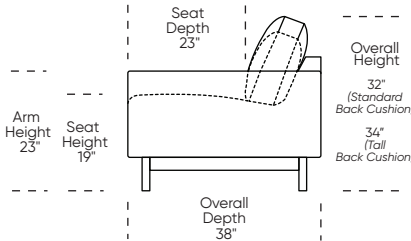

Please use actual leather, fabric, Crypton®, Sunbrella® and Ultrasuede® swatches when specifying furniture as the colors shown may vary due to the printing process.

ESTERO

19" Seat Height

Estero Low Leg (EST):

Estero High Leg (ESH):

**EST = LOW LEG
ESH = HIGH LEG**

Note: Dotted line indicates seam on leather, Ultrasuede® and up the roll fabrics. Seams are eliminated with railroaded fabrics.

Scale: 1/8 inch = 1 foot
All dimensions are approximate and subject to change.
Specify components from the sitting position.

Scale: 1/8 inch = 1 foot
All dimensions are approximate and subject to change.
Specify components from the sitting position.

Standard Features:

- Advanced unidirectional suspension system
- Premium high-density, high-resiliency foam seat cushions with fiber filled back cushions
- Loose back and seat cushions
- Single-needle top-stitch
- Limited lifetime warranty on frame and suspension
- Quick-ship delivery

Scale: 1/8 inch = 1 foot
All dimensions are approximate and subject to change.
Specify components from the sitting position.