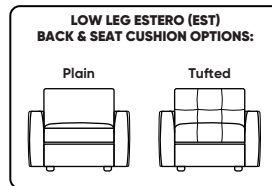

Please use actual leather, fabric, Crypton®, Sunbrella® and Ultrasuede® swatches when specifying furniture as the colors shown may vary due to the printing process.

ESTERO

19" Seat Height

Estero Low Leg (EST):

Estero High Leg (ESH):

**EST = LOW LEG
ESH = HIGH LEG**

Note: Dotted line indicates seam on leather, Ultrasuede® and up the roll fabrics. Seams are eliminated with railroaded fabrics.

Scale: 1/8 inch = 1 foot
All dimensions are approximate and subject to change.
Specify components from the sitting position.