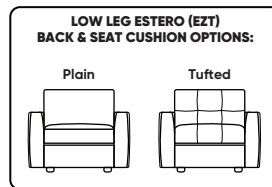

EZT = LOW LEG
EZH = HIGH LEG

Note: Dotted line indicates seam on leather, Ultrasuede® and up the roll fabrics. Seams are eliminated with railroaded fabrics.

Scale: 1/8 inch = 1 foot
All dimensions are approximate and subject to change.
Specify components from the sitting position.