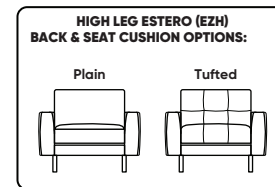

EZT = LOW LEG
EZH = HIGH LEG

Note: Dotted line indicates seam on leather, Ultrasuede® and up the roll fabrics. Seams are eliminated with railroaded fabrics.

Scale: 1/8 inch = 1 foot
All dimensions are approximate and subject to change.
Specify components from the sitting position.