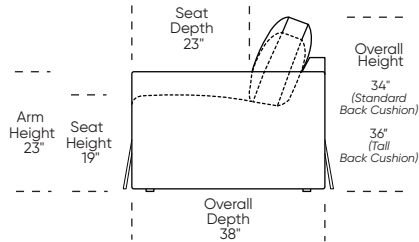

AMERICAN LEATHER® SOFAS & SECTIONALS COLLECTION

ESTERO

19" Seat Height Skirted

Standard Features:

- Advanced unidirectional suspension system
- Premium high-density, high-resiliency foam seat cushions with fiber filled back cushions
- Loose back and seat cushions
- Single-needle top-stitch
- Limited lifetime warranty on frame and suspension
- Quick-ship delivery

Options:

- Back and seat cushion decorative detail options:
  - Plain or Tufted (tufted detail not available with knife-edge back cushion option)
- Loose knife-edge back cushions
- Premium high-density, high-resiliency foam seat cushions with memory foam inserts encased in down with down-blend filled back cushions
- Premium high-density, high-resiliency foam seat cushions wrapped in Trillium with Trillium filled back cushions
- Tall back cushion option available on any style back cushion (adds 2" to overall height)

Please use actual leather, fabric, Crypton®, Sunbrella® and Ultrasuede® swatches when specifying furniture as the colors shown may vary due to the printing process.

Note: Dotted line indicates seam on leather, Ultrasuede® and up the roll fabrics. Seams are eliminated with railroaded fabrics.

Scale: 1/8 inch = 1 foot
All dimensions are approximate and subject to change.
Specify components from the sitting position.