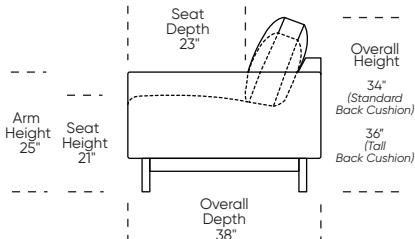

Scale: 1/8 inch = 1 foot
All dimensions are approximate and subject to change.
Specify components from the sitting position.

Standard Features:

- Advanced unidirectional suspension system
- Premium high-density, high-resiliency foam seat cushions with fiber filled back cushions
- Loose back and seat cushions
- Single-needle top-stitch
- Limited lifetime warranty on frame and suspension
- Quick-ship delivery

EZT = LOW LEG
EZH = HIGH LEG

Note: Dotted line indicates seam on leather, Ultrasuede® and up the roll fabrics. Seams are eliminated with railroaded fabrics.

Scale: 1/8 inch = 1 foot
All dimensions are approximate and subject to change.
Specify components from the sitting position.