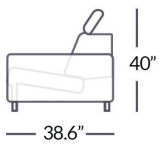

Stressless® Anna

Modules with Power as an option in all seats	Modules with Power Headrest OR Manual Headrest	Modules without Power
-25"- -51"- -76"- 1s wo arm 2s wo arm 3s wo arm	-49"- Corner -45"- End back module left -45"- End back module right -30"- Longseat medium -43"- Longseat large	19.7" Center module 19.7" End module left 19.7" End module right 10" 10" A2 arm left/right 9.5" 9.5" A3 arm left/right

Stressless® Anna A2 Arm Leg Options:
Steel Bow or Wood Cone

Stressless® Anna A3 Arm Leg Options:
Wood Bow or Wood Cone

Stressless® Anna - Measurements (inches)

Item no.	Model	Width	Height	Depth	Seat Height	Seat Depth
N/A	Anna 1 Seat with A2 Arms	45	33.9	40.6	18.1	21.3
N/A	Anna 1 Seat with A3 Arms	44	33.9	40.6	18.1	21.3
N/A	Anna 2 Seat with A2 Arms	71	33.9	40.6	18.1	21.3
N/A	Anna 2 Seat with A3 Arms	70	33.9	40.6	18.1	21.3
N/A	Anna 3 Seat with A2 Arms	96	33.9	40.6	18.1	21.3
N/A	Anna 3 Seat with A3 Arms	95	33.9	40.6	18.1	21.3
N/A	Anna End Module with Back Left/Right	45	33.9	40.6	18.1	21.3
N/A	Anna End Module Left/Right	19.7	18.5	38.2	18.1	38.2
N/A	Anna Center Module	19.7	18.5	38.2	18.1	38.2
N/A	Anna Longseat (M) w/o Arms	30	33.9	67.3	18.1	48.8
N/A	Anna Longseat (L) w/o Arms	43	33.9	67.3	18.1	48.8
N/A	Anna Corner	49	33.9	--	18.1	35