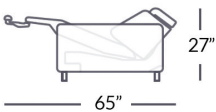

Stressless® Anna

Modules with Power as an option in all seats	Modules with Power Headrest OR Manual Headrest	Modules without Power
-25"- -51"- -76"- 1s wo arm 2s wo arm 3s wo arm	-49"- Corner -45"- End back module left -45"- End back module right -30"- Longseat medium -43"- Longseat large	19.7" Center module 19.7" End module left 19.7" End module right 10" 10" A2 arm left/right 9.5" 9.5" A3 arm left/right

Stressless® Anna A2 Arm Leg Options:
Steel Bow or Wood Cone

Stressless® Anna A3 Arm Leg Options:
Wood Bow or Wood Cone

Stressless® Anna - Measurements (inches)

Item no.	Model	Width	Height	Depth	Seat Height	Seat Depth
N/A	Anna 1 Seat with A2 Arms	45	33.9	40.6	18.1	21.3
N/A	Anna 1 Seat with A3 Arms	44	33.9	40.6	18.1	21.3
N/A	Anna 2 Seat with A2 Arms	71	33.9	40.6	18.1	21.3
N/A	Anna 2 Seat with A3 Arms	70	33.9	40.6	18.1	21.3
N/A	Anna 3 Seat with A2 Arms	96	33.9	40.6	18.1	21.3
N/A	Anna 3 Seat with A3 Arms	95	33.9	40.6	18.1	21.3
N/A	Anna End Module with Back Left/Right	45	33.9	40.6	18.1	21.3
N/A	Anna End Module Left/Right	19.7	18.5	38.2	18.1	38.2
N/A	Anna Center Module	19.7	18.5	38.2	18.1	38.2
N/A	Anna Longseat (M) w/o Arms	30	33.9	67.3	18.1	48.8
N/A	Anna Longseat (L) w/o Arms	43	33.9	67.3	18.1	48.8
N/A	Anna Corner	49	33.9	--	18.1	35