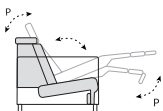

Stressless® Anna

Modules with Power as an option in all seats	Modules with Power Headrest OR Manual Headrest	Modules without Power
-25"- -51"- -76"- 1s wo arm 2s wo arm 3s wo arm	-49"- Corner -45"- End back module left -45"- End back module right -30"- Longseat medium -43"- Longseat large	19.7" Center module 19.7" End module left 19.7" End module right 10" 10" A2 arm left/right 9.5" 9.5" A3 arm left/right

- Near-zero gravity for maximum relaxation and improved circulation.
- Space saver "wall-hugger" operation.
- Molded foam seats with comfort zones.
- The headrest and seat recline can be stopped in unlimited positions for ultimate comfort.
- Spruce/birch plywood side panels with wooden bow leg or fully upholstered arms with steel bow.
- Double "baseball" stitching with upholstery back draws reduce bagging.

Stressless® Anna A2 Arm Leg Options:
Steel Bow or Wood Cone

Stressless® Anna A3 Arm Leg Options:
Wood Bow or Wood Cone

Stressless® Anna - Measurements (inches)

Item no.	Model	Width	Height	Depth	Seat Height	Seat Depth
N/A	Anna 1 Seat with A2 Arms	45	33.9	40.6	18.1	21.3
N/A	Anna 1 Seat with A3 Arms	44	33.9	40.6	18.1	21.3
N/A	Anna 2 Seat with A2 Arms	71	33.9	40.6	18.1	21.3
N/A	Anna 2 Seat with A3 Arms	70	33.9	40.6	18.1	21.3
N/A	Anna 3 Seat with A2 Arms	96	33.9	40.6	18.1	21.3
N/A	Anna 3 Seat with A3 Arms	95	33.9	40.6	18.1	21.3
N/A	Anna End Module with Back Left/Right	45	33.9	40.6	18.1	21.3
N/A	Anna End Module Left/Right	19.7	18.5	38.2	18.1	38.2
N/A	Anna Center Module	19.7	18.5	38.2	18.1	38.2
N/A	Anna Longseat (M) w/o Arms	30	33.9	67.3	18.1	48.8
N/A	Anna Longseat (L) w/o Arms	43	33.9	67.3	18.1	48.8
N/A	Anna Corner	49	33.9	--	18.1	35