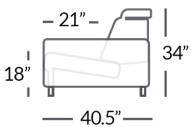

Stressless® Anna

Modules with Power as an option in all seats	Modules with Power Headrest OR Manual Headrest	Modules without Power
-25"- -51"- -76"- 1s wo arm 2s wo arm 3s wo arm	-49"- Corner -45"- End back module left -45"- End back module right -30"- Longseat medium -43"- Longseat large	19.7" Center module 19.7" End module left 19.7" End module right 10" 10" A2 arm left/right 9.5" 9.5" A3 arm left/right

Stressless® Anna A2 Arm Leg Options:
Steel Bow or Wood Cone

Stressless® Anna A3 Arm Leg Options:
Wood Bow or Wood Cone

Stressless® Anna - Measurements (inches)

Item no.	Model	Width	Height	Depth	Seat Height	Seat Depth
N/A	Anna 1 Seat with A2 Arms	45	33.9	40.6	18.1	21.3
N/A	Anna 1 Seat with A3 Arms	44	33.9	40.6	18.1	21.3
N/A	Anna 2 Seat with A2 Arms	71	33.9	40.6	18.1	21.3
N/A	Anna 2 Seat with A3 Arms	70	33.9	40.6	18.1	21.3
N/A	Anna 3 Seat with A2 Arms	96	33.9	40.6	18.1	21.3
N/A	Anna 3 Seat with A3 Arms	95	33.9	40.6	18.1	21.3
N/A	Anna End Module with Back Left/Right	45	33.9	40.6	18.1	21.3
N/A	Anna End Module Left/Right	19.7	18.5	38.2	18.1	38.2
N/A	Anna Center Module	19.7	18.5	38.2	18.1	38.2
N/A	Anna Longseat (M) w/o Arms	30	33.9	67.3	18.1	48.8
N/A	Anna Longseat (L) w/o Arms	43	33.9	67.3	18.1	48.8
N/A	Anna Corner	49	33.9	--	18.1	35