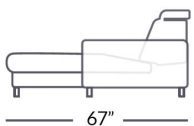

Stressless® Anna

Modules with Power as an option in all seats	Modules with Power Headrest OR Manual Headrest	Modules without Power
-25"- -51"- -76"- 1s wo arm 2s wo arm 3s wo arm	-49"- Corner -45"- End back module left -45"- End back module right -30"- Longseat medium -43"- Longseat large	19.7" Center module 19.7" End module left 19.7" End module right 10" 10" A2 arm left/right 9.5" 9.5" A3 arm left/right

Stressless® Anna A2 Arm Leg Options:
Steel Bow or Wood Cone

Stressless® Anna A3 Arm Leg Options:
Wood Bow or Wood Cone

Stressless® Anna - Measurements (inches)

Item no.	Model	Width	Height	Depth	Seat Height	Seat Depth
N/A	Anna 1 Seat with A2 Arms	45	33.9	40.6	18.1	21.3
N/A	Anna 1 Seat with A3 Arms	44	33.9	40.6	18.1	21.3
N/A	Anna 2 Seat with A2 Arms	71	33.9	40.6	18.1	21.3
N/A	Anna 2 Seat with A3 Arms	70	33.9	40.6	18.1	21.3
N/A	Anna 3 Seat with A2 Arms	96	33.9	40.6	18.1	21.3
N/A	Anna 3 Seat with A3 Arms	95	33.9	40.6	18.1	21.3
N/A	Anna End Module with Back Left/Right	45	33.9	40.6	18.1	21.3
N/A	Anna End Module Left/Right	19.7	18.5	38.2	18.1	38.2
N/A	Anna Center Module	19.7	18.5	38.2	18.1	38.2
N/A	Anna Longseat (M) w/o Arms	30	33.9	67.3	18.1	48.8
N/A	Anna Longseat (L) w/o Arms	43	33.9	67.3	18.1	48.8
N/A	Anna Corner	49	33.9	--	18.1	35